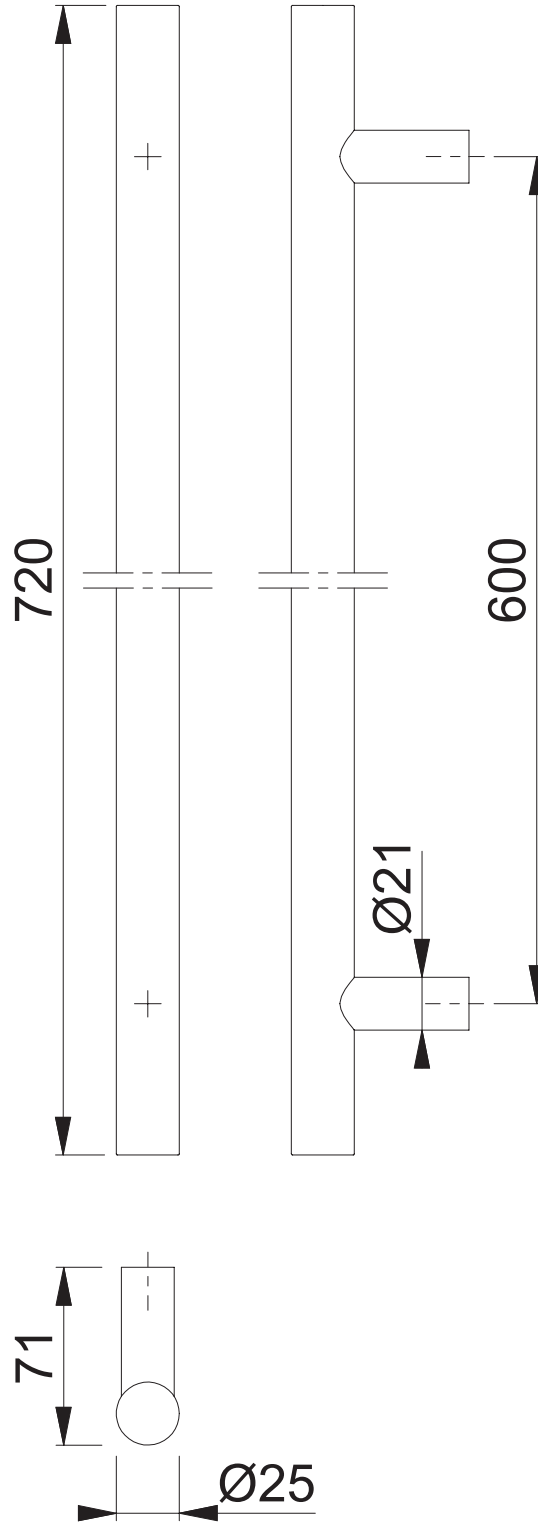

# AR3625/600BF (Bolt Through Fix Entrance Handle)

These documents are property of HOPPE (UK), Wolverhampton and are protected by both copyright and fair trade law. Any reproduction, reprint, copying, passing on to third parties and whichever use of these documents or parts thereof is prohibited, except with prior written consent of HOPPE.

Scale  
1:3

Name  
J. Renhard

Date  
20.02.15

Drawing No:

c1382114e001

**ARRONE**  
The Complete Range