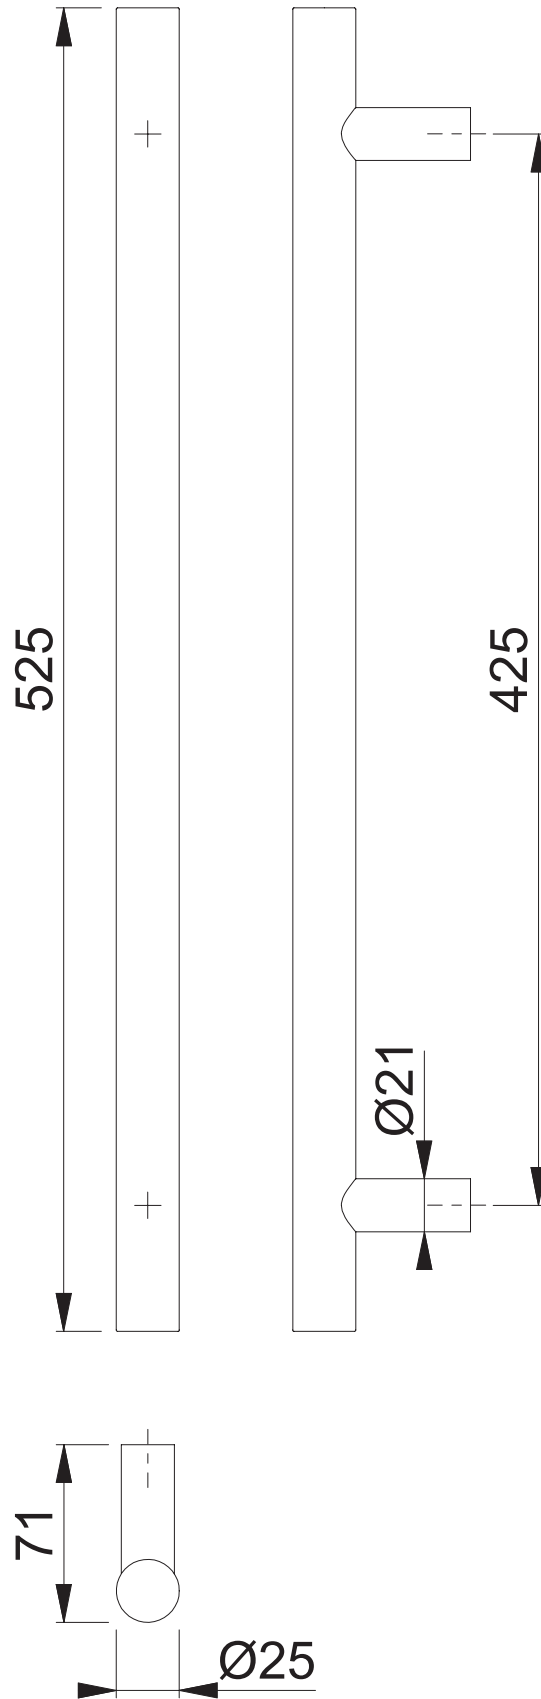

AR3625/425BF (Bolt Through Fix Entrance Handle)

These documents are property of HOPPE (UK), Wolverhampton and are protected by both copyright and fair trade law. Any reproduction, reprint, copying, passing on to third parties and whichever use of these documents or parts thereof is prohibited, except with prior written consent of HOPPE.

Scale
1:3

Name
J. Renhard

Date
20.02.15

Drawing No:
c1382113e001

ARRONE
The Complete Range