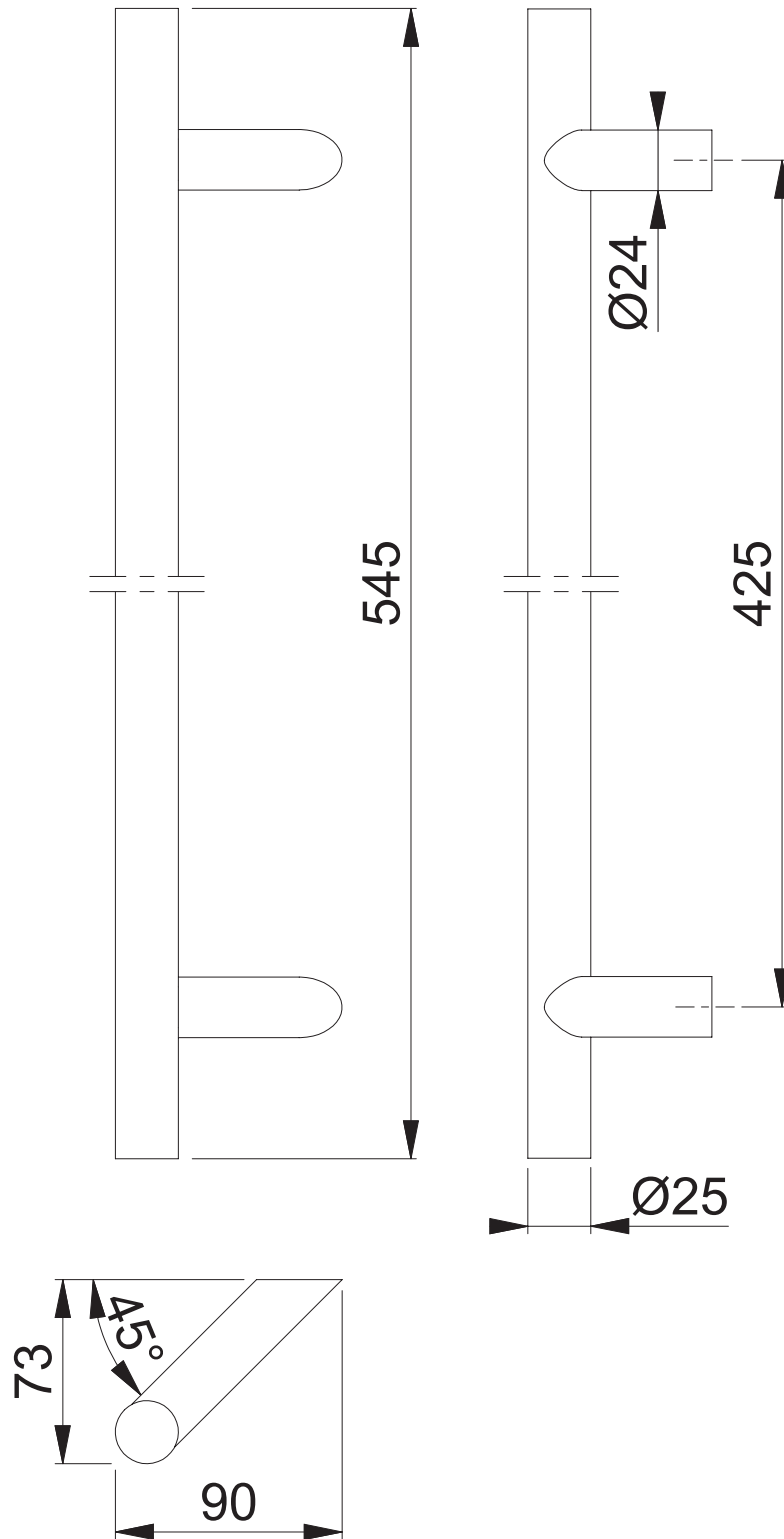

# AR3625/425BF-CR (Bolt Fix Cranked Handle)

These documents are property of HOPPE (UK), Wolverhampton and are protected by both copyright and fair trade law. Any reproduction, reprint, copying, passing on to third parties and whichever use of these documents or parts thereof is prohibited, except with prior written consent of HOPPE.

Scale 1:3	Name J. Renhard	Date 18.02.15	Drawing No: c1382087e001	<b>ARRONE</b> The Complete Range
--------------	--------------------	------------------	-----------------------------	-------------------------------------