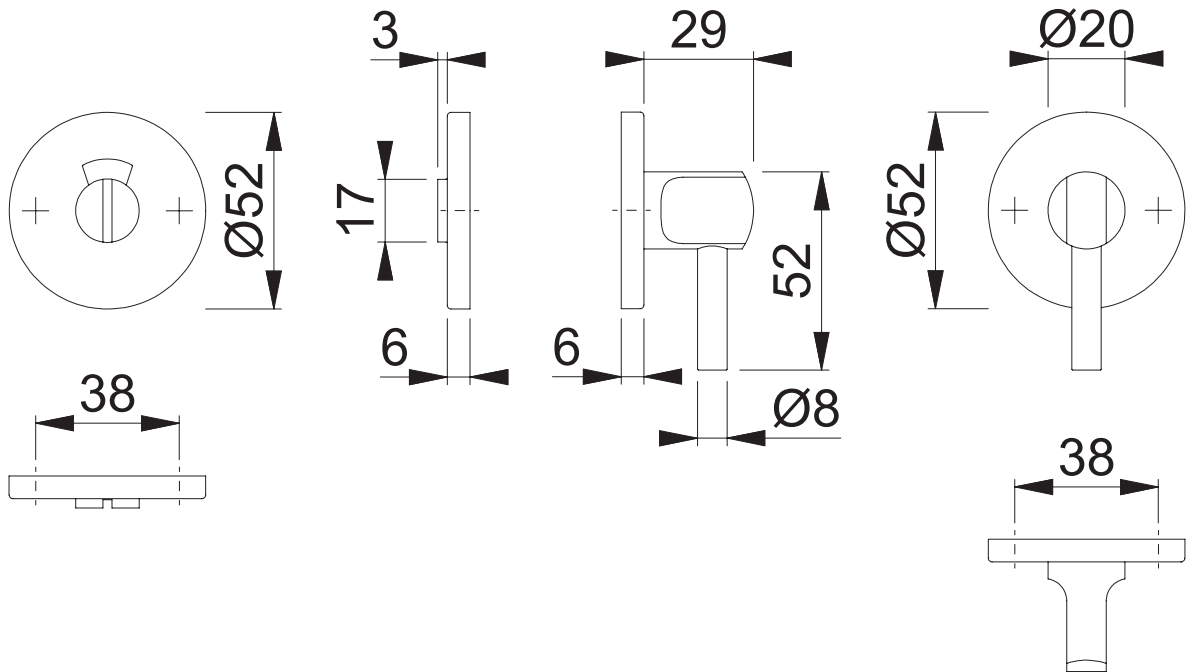

Copyright © HOPPE AG

These documents are property of HOPPE (UK) LTD, Wolverhampton and are protected by both copyright and fair trade law. Any reproduction, reprint, copying, passing on to third parties and whichever use of these documents or parts thereof is prohibited, except with prior written consent of HOPPE.

Scale 1:2	Name D.Savage	Date 01.07.25	Drawing No. / Source c1092120g001 L400

Article-Titleblock CAD-database AR361-69D-6	ARRONE