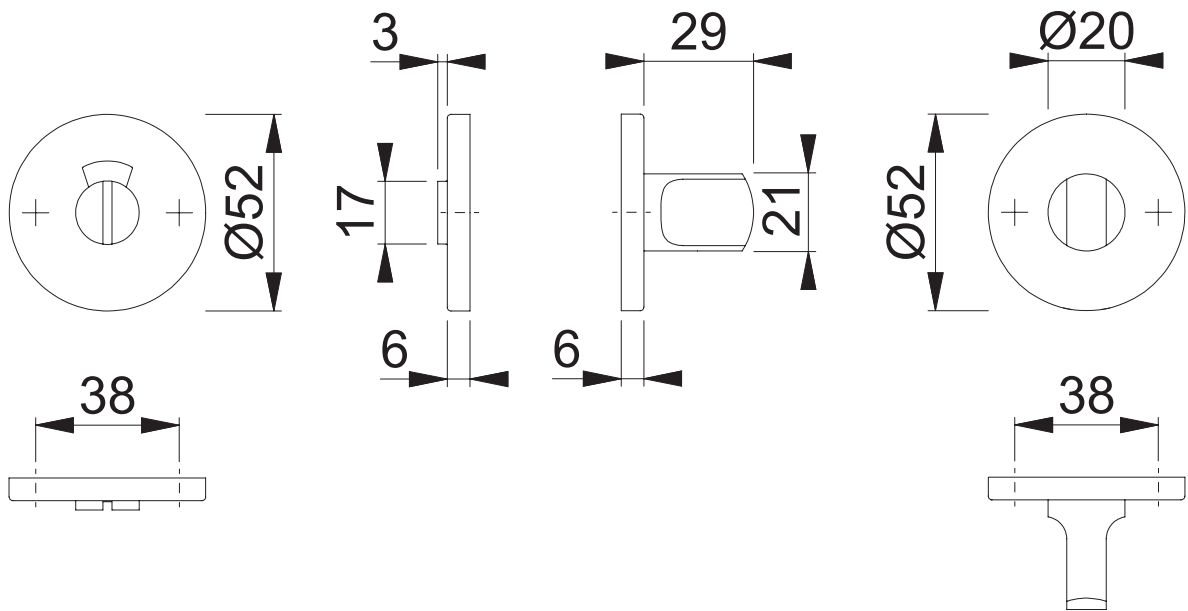

Copyright © HOPPE AG

These documents are property of HOPPE (UK) LTD, Wolverhampton and are protected by both copyright and fair trade law. Any reproduction, reprint, copying, passing on to third parties and whichever use of these documents or parts thereof is prohibited, except with prior written consent of HOPPE.

Scale 1:2	Name D.Savage	Date 01.07.25	Drawing No. / Source c1092120g007 L400

Article-Titleblock CAD-database
AR361-69-6

ARRONE