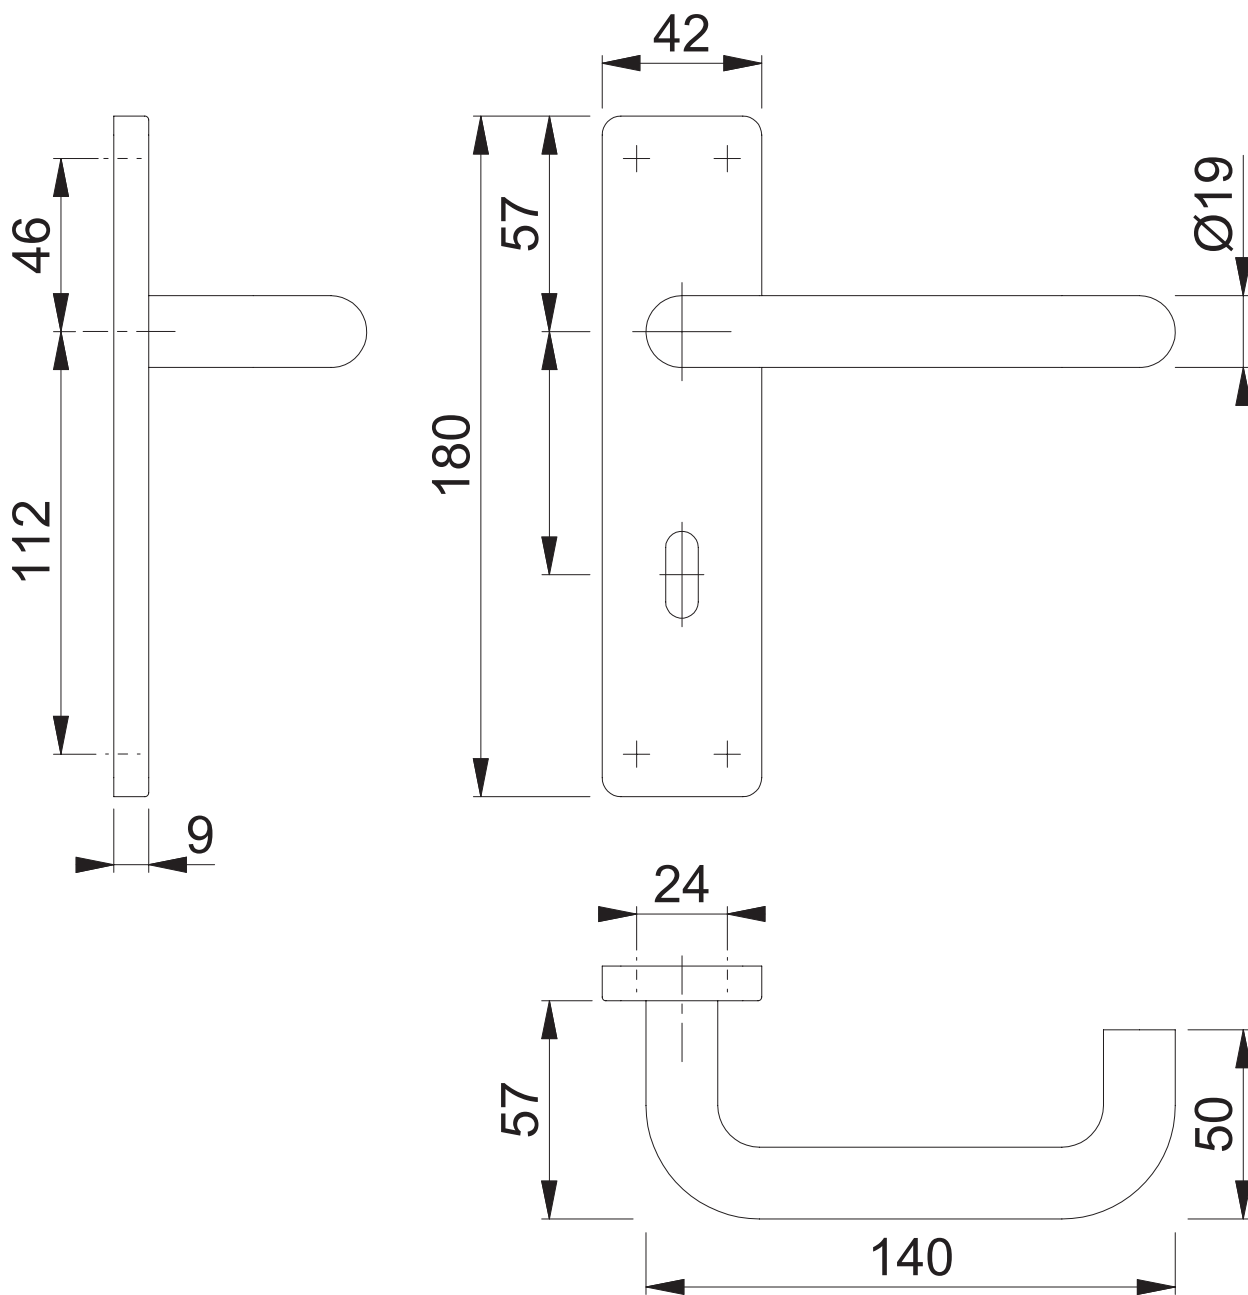

AR361/12 (Lever Lock Plate Furniture)

These documents are property of HOPPE (UK), Wolverhampton and are protected by both copyright and fair trade law. Any reproduction, reprint, copying, passing on to third parties and whichever use of these documents or parts thereof is prohibited, except with prior written consent of HOPPE.

Scale 1:2	Name J. Renhard	Date 18.05.15	Drawing No: c0023181z000	ARRONE The Complete Range
--------------	--------------------	------------------	-----------------------------	-------------------------------------