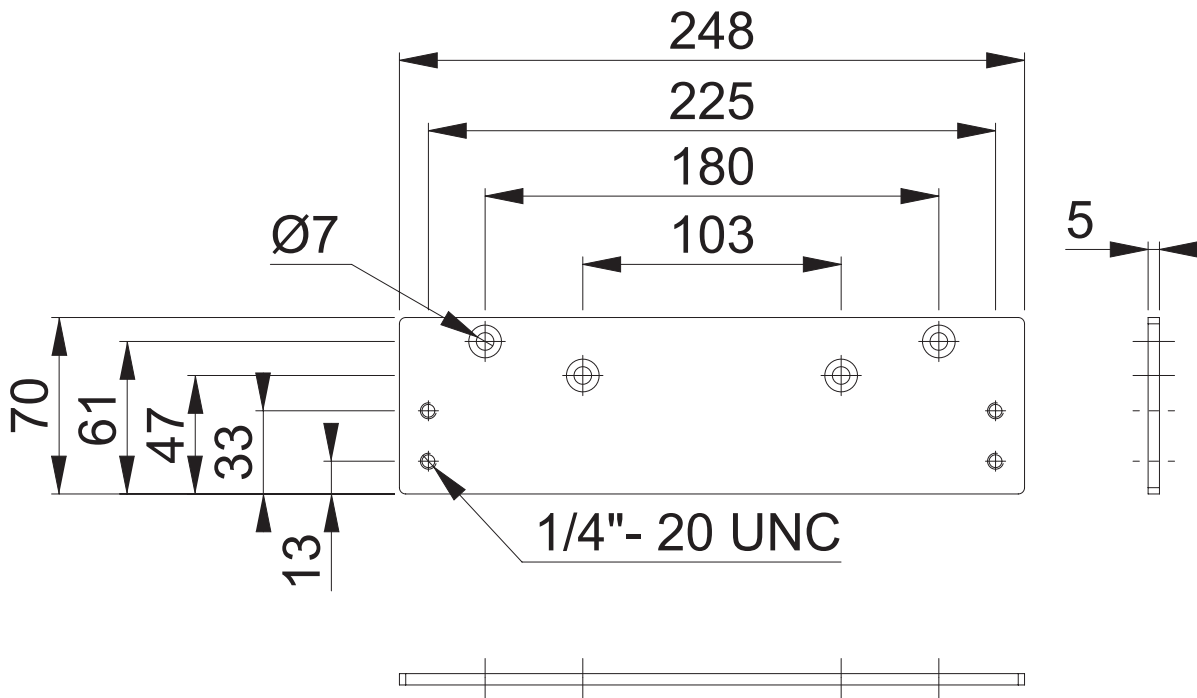

AR2400-DP (Drop Plate To Suit AR3500 Door Closer)

Worked on / Date (Advertisement)

SSC2/06.03.19

Copyright © HOPPE AG

These documents are property of HOPPE (UK) LTD, Wolverhampton and are protected by both copyright and fair trade law. Any reproduction, reprint, copying, passing on to third parties and whichever use of these documents or parts thereof is prohibited, except with prior written consent of HOPPE.

Scale	Name	Date	Drawing No. / Source
1:3	N.A.Taylor	29.11.16	c0632042g001 L400

Article-Titleblock CAD-database
AR3500-DP

ARRONE[®]
The complete range.