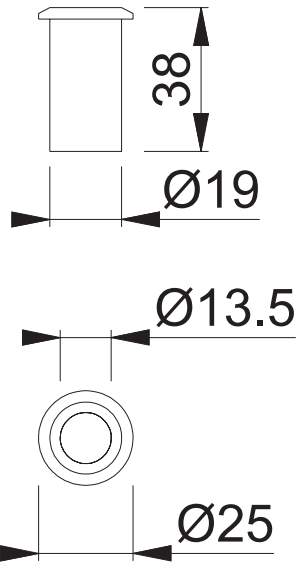

AR336 (Dust Excluding Socket)

These documents are property of HOPPE (UK), Wolverhampton and are protected by both copyright and fair trade law. Any reproduction, reprint, copying, passing on to third parties and whichever use of these documents or parts thereof is prohibited, except with prior written consent of HOPPE.

Scale 1:2	Name J. Renhard	Date 08.04.15	Drawing No: c1322002e001	ARRONE The Complete Range
--------------	--------------------	------------------	-----------------------------	-------------------------------------