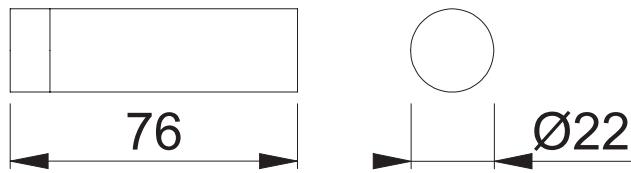

AR334B (Secret Fix Door Stop)

Worked on / Date (Advertisement)

HHA/21.11.25

Copyright © HOPPE AG

These documents are property of HOPPE (UK) LTD, Wolverhampton and are protected by both copyright and fair trade law. Any reproduction, reprint, copying, passing on to third parties and whichever use of these documents or parts thereof is prohibited, except with prior written consent of HOPPE.

Scale	Name	Date	Drawing No. / Source	L400
1:2	JRE	07.04.15	c1492004e001	

Article-Titleblock CAD-database
AR334B (AR334)

ARRONE