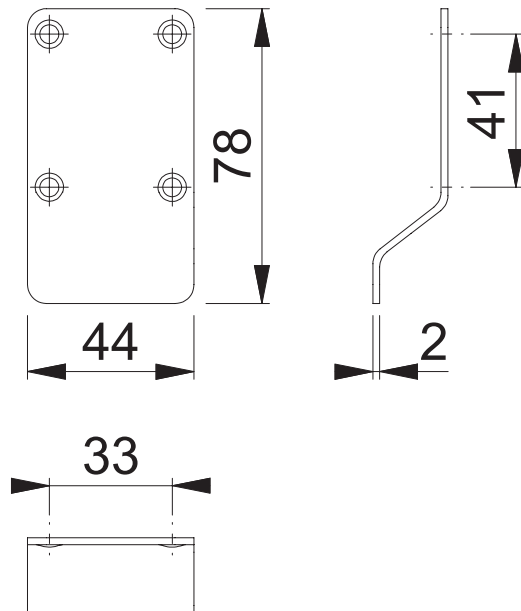

# AR306P (Plain Pull)

These documents are property of HOPPE (UK), Wolverhampton and are protected by both copyright and fair trade law. Any reproduction, reprint, copying, passing on to third parties and whichever use of these documents or parts thereof is prohibited, except with prior written consent of HOPPE.

Scale 1:2	Name J. Renhard	Date 01.04.15	Drawing No: c1112005e001	<b>ARRONE</b> The Complete Range
--------------	--------------------	------------------	-----------------------------	-------------------------------------