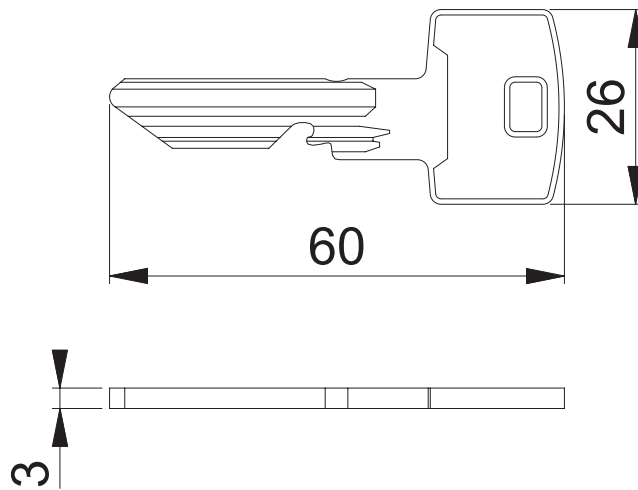

AR3000-MK-37 (Master/Servant Key No.5)

Worked on / Date (Advertisement)

Copyright © HOPPE AG

These documents are property of HOPPE (UK) LTD, Wolverhampton and are protected by both copyright and fair trade law. Any reproduction, reprint, copying, passing on to third parties and whichever use of these documents or parts thereof is prohibited, except with prior written consent of HOPPE.

Scale	Name	Date	Drawing No. / Source
1:1	D.Savage	02.03.18	c6062101e001 L400

Article-Titleblock CAD-database
AR3000-MK (SK)

ARRONE[®]
The **complete** range.