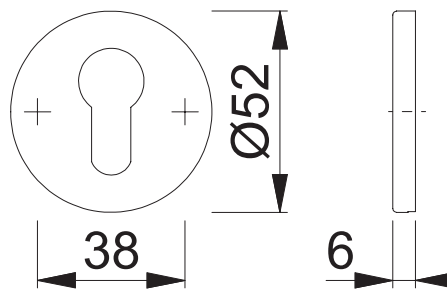

AR261-67

These documents are property of HOPPE (UK), Wolverhampton and are protected by both copyright and fair trade law. Any reproduction, reprint, copying, passing on to third parties and whichever use of these documents or parts thereof is prohibited, except with prior written consent of HOPPE.

Scale 1:2	Name J. Renhard	Date 21.04.15	Drawing No: c0023195z000	ARRONE The Complete Range