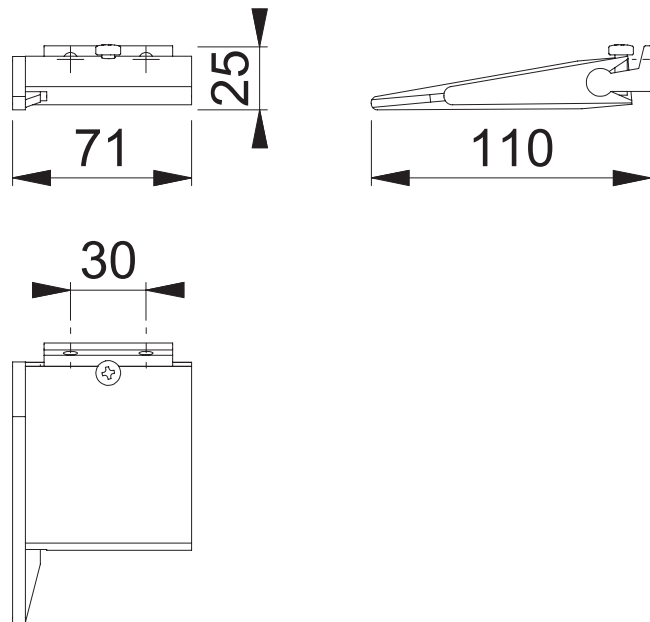

AR226-MK2 (Door Selector)

These documents are property of HOPPE (UK), Wolverhampton and are protected by both copyright and fair trade law. Any reproduction, reprint, copying, passing on to third parties and whichever use of these documents or parts thereof is prohibited, except with prior written consent of HOPPE.

Scale 1:3	Name J. Renhard	Date 28.04.15	Drawing No: c0632029z000	ARRONE The Complete Range
--------------	--------------------	------------------	-----------------------------	-------------------------------------