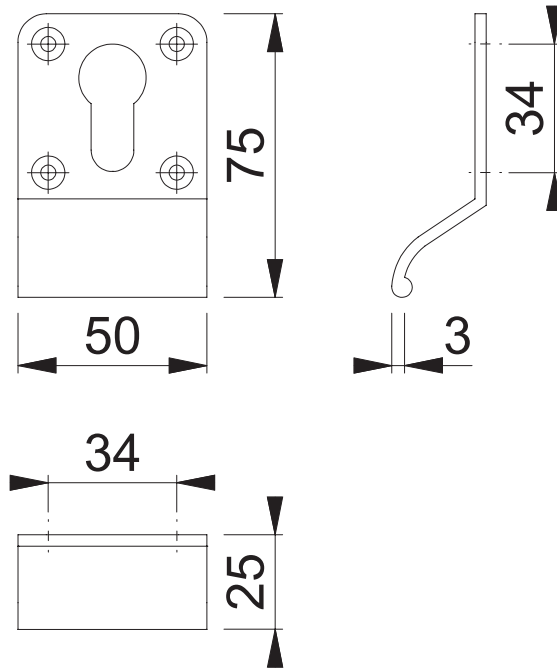

# AR206YP (Euro Profile Cylinder Pull)

These documents are property of HOPPE (UK), Wolverhampton and are protected by both copyright and fair trade law. Any reproduction, reprint, copying, passing on to third parties and whichever use of these documents or parts thereof is prohibited, except with prior written consent of HOPPE.

Scale  
1:2

Name  
J. Renhard

Date  
14.04.15

Drawing No:  
c1112010e001

**ARRONE**  
The Complete Range