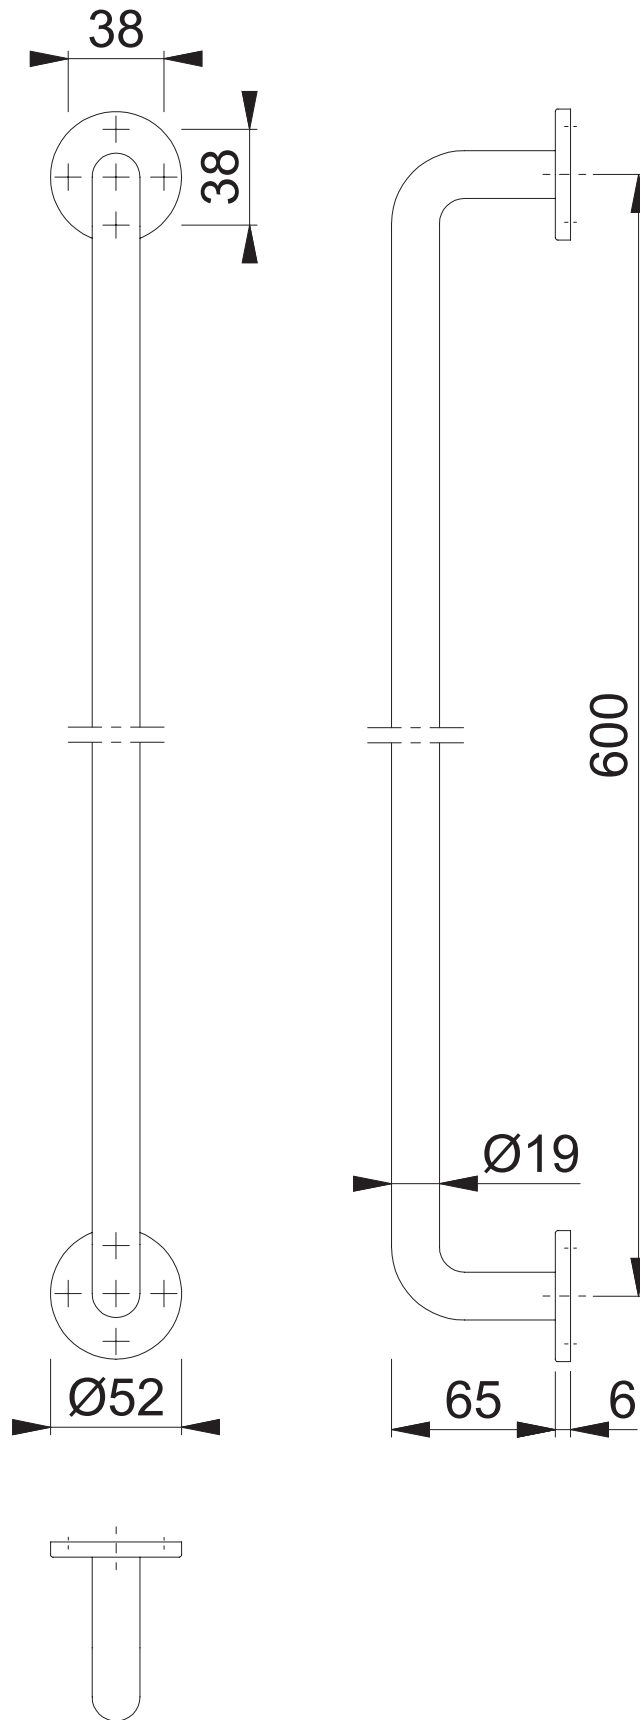

AR2023/425C/BF (600mm Concealed Fix Pull Handle)

These documents are property of HOPPE (UK), Wolverhampton and are protected by both copyright and fair trade law. Any reproduction, reprint, copying, passing on to third parties and whichever use of these documents or parts thereof is prohibited, except with prior written consent of HOPPE.

Scale
1:3

Name
J. Renhard

Date
11.02.15

Drawing No:

c1382021g000

ARRONE
The Complete Range