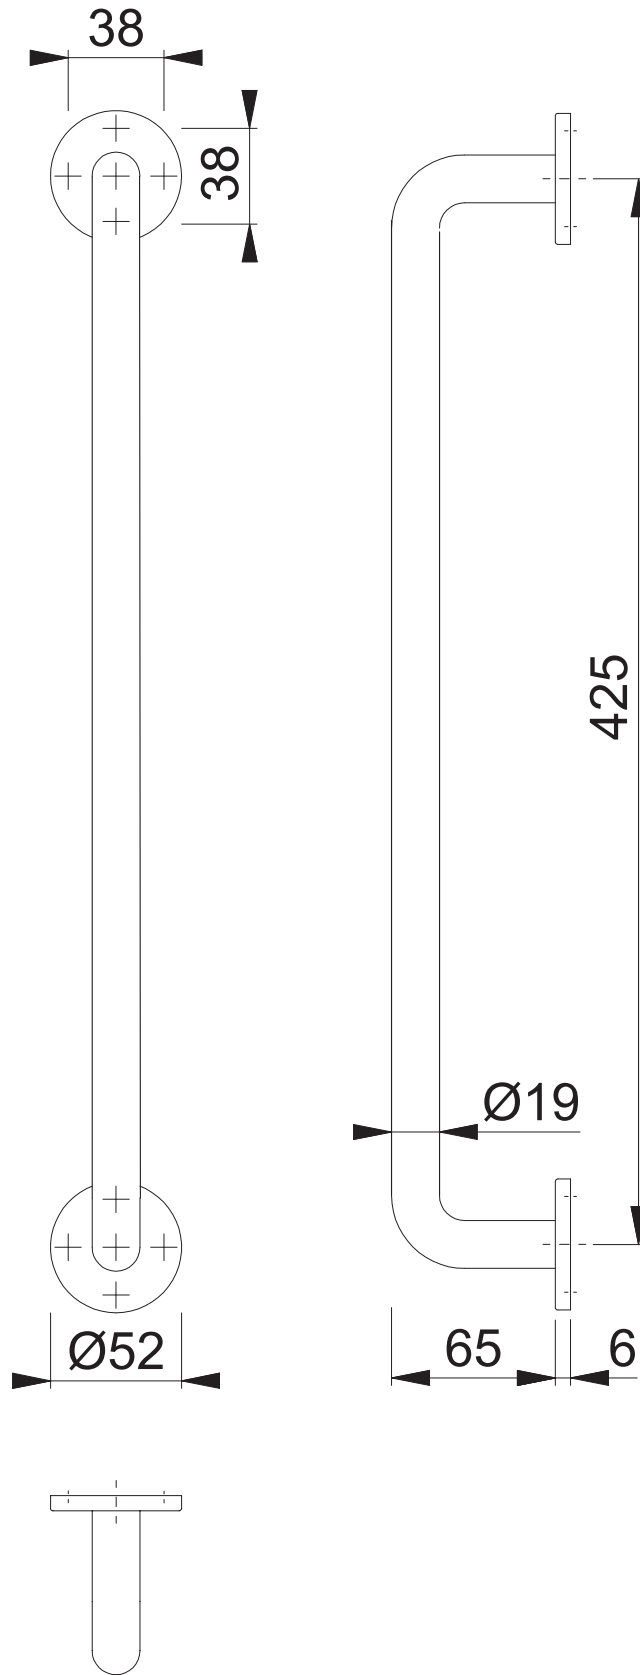

AR2023/425C/BF (425mm Concealed Fix Pull Handle)

These documents are property of HOPPE (UK), Wolverhampton and are protected by both copyright and fair trade law. Any reproduction, reprint, copying, passing on to third parties and whichever use of these documents or parts thereof is prohibited, except with prior written consent of HOPPE.

Scale 1:3	Name J. Renhard	Date 11.02.15	Drawing No: QU=c1382021g000	ARRONE The Complete Range
--------------	--------------------	------------------	--------------------------------	-------------------------------------