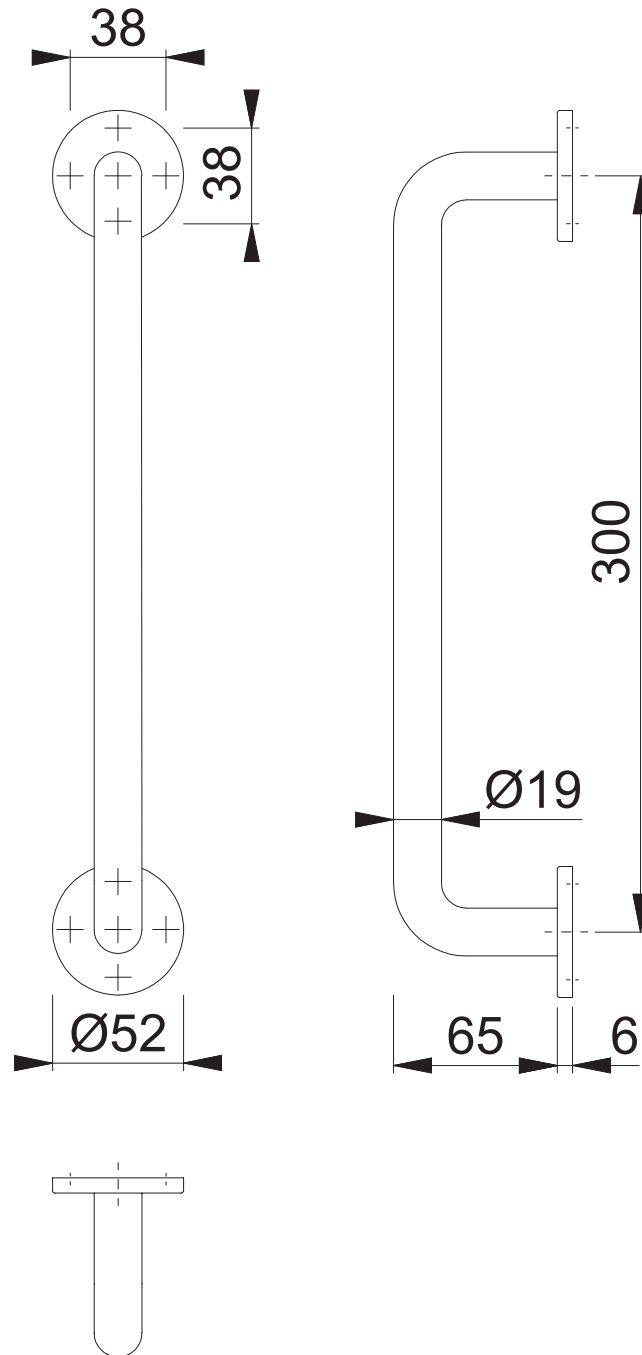

AR2023/300C/BF (300mm Concealed Fix Pull Handle)

These documents are property of HOPPE (UK), Wolverhampton and are protected by both copyright and fair trade law. Any reproduction, reprint, copying, passing on to third parties and whichever use of these documents or parts thereof is prohibited, except with prior written consent of HOPPE.

Scale 1:3	Name J. Renhard	Date 11.02.15	Drawing No: QU=c1382021g000	ARRONE The Complete Range
--------------	--------------------	------------------	--------------------------------	-------------------------------------