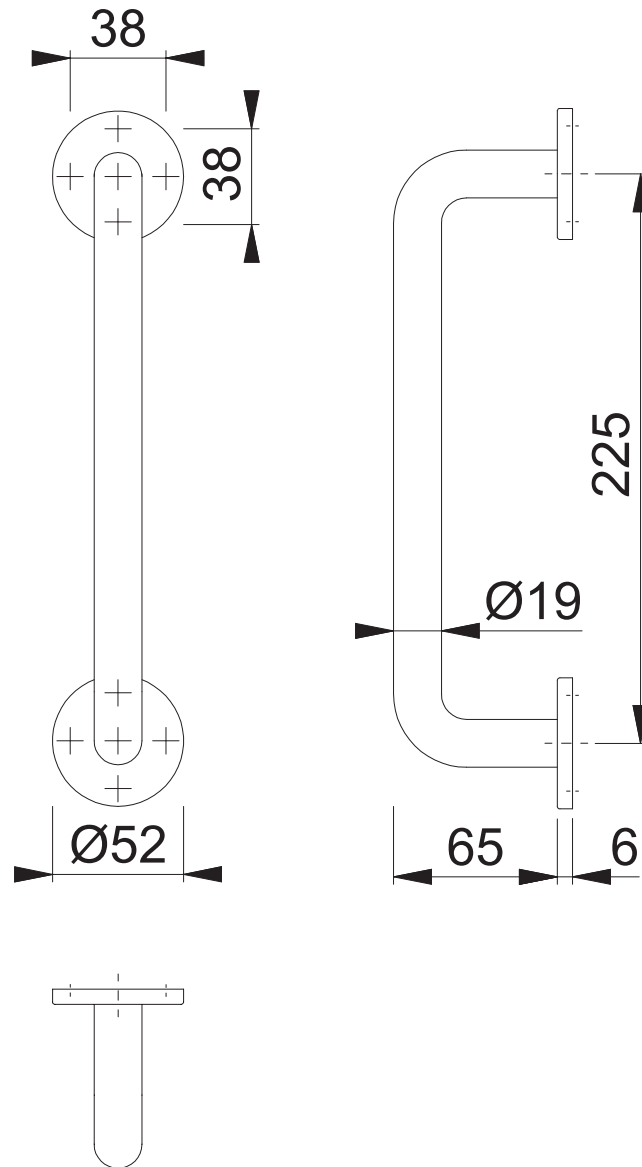

AR2023/225C/BF (225mm Concealed Fix Pull Handle)

These documents are property of HOPPE (UK), Wolverhampton and are protected by both copyright and fair trade law. Any reproduction, reprint, copying, passing on to third parties and whichever use of these documents or parts thereof is prohibited, except with prior written consent of HOPPE.

Scale 1:3	Name J. Renhard	Date 11.02.15	Drawing No: QU=c1382021g000	ARRONE The Complete Range
--------------	--------------------	------------------	--------------------------------	-------------------------------------