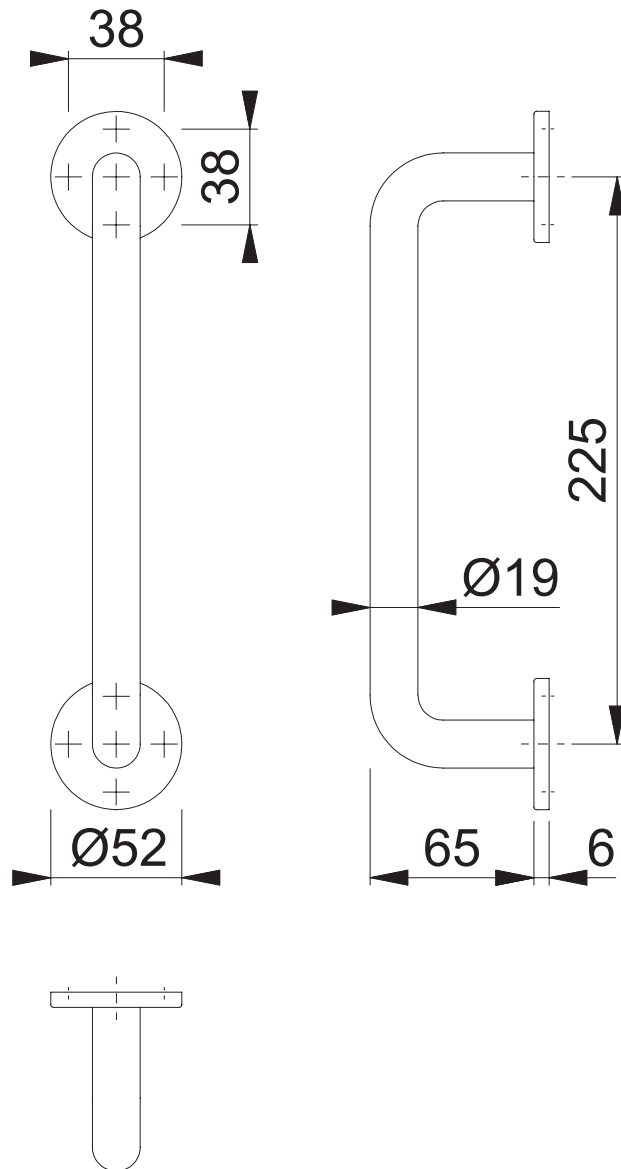

# AR202/225CF (225mm Concealed Fix Pull Handle)

These documents are property of HOPPE (UK), Wolverhampton and are protected by both copyright and fair trade law. Any reproduction, reprint, copying, passing on to third parties and whichever use of these documents or parts thereof is prohibited, except with prior written consent of HOPPE.

Scale 1:3	Name J. Renhard	Date 11.02.15	Drawing No: c1382018g000	<b>ARRONE</b> The Complete Range
--------------	--------------------	------------------	-----------------------------	-------------------------------------