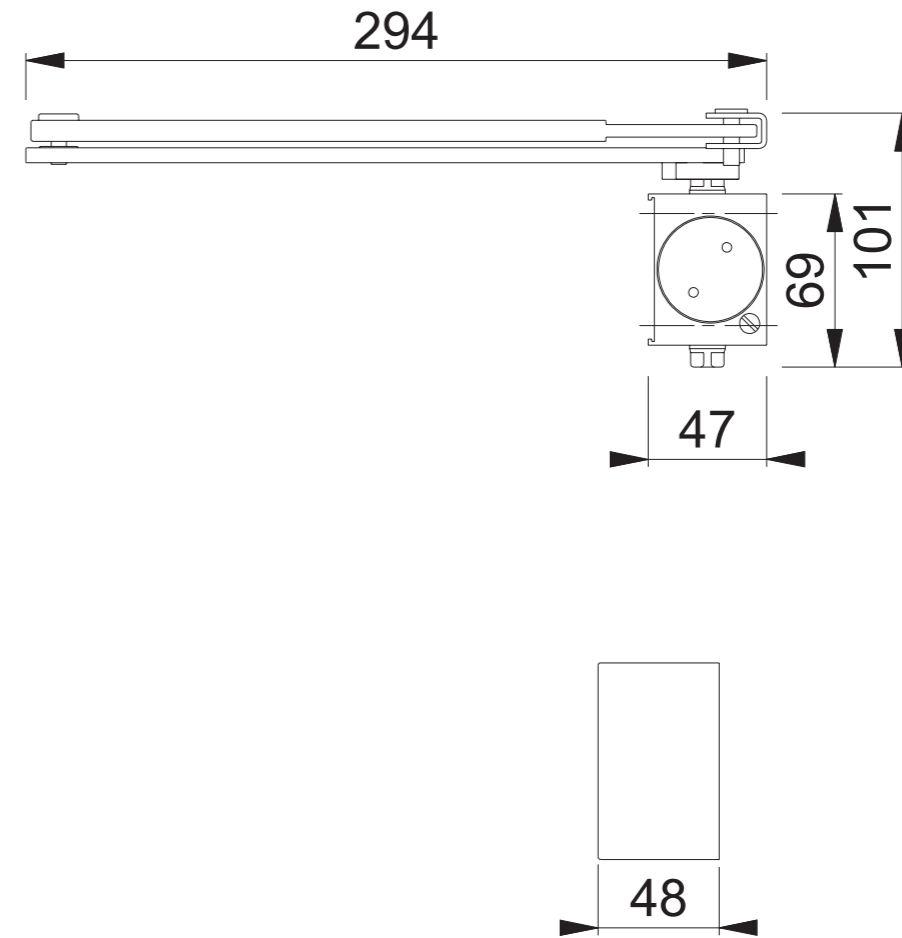

AR1998-TSD-L (DOOR CLOSER POWER SIZE 4)

These documents are property of HOPPE (UK) LTD, Standeford, Wolverhampton and are protected by both copyright and fair trade law. Any reproduction, reprint, copying, passing on to third parties and whichever use of these documents or parts thereof is prohibited, except with prior written consent of HOPPE.

Scale 1:3	Drawn by N.A.Taylor	Date 12.03.2015	Drawing No. c0632017z000	ARRONE The complete range.
--------------	------------------------	--------------------	-----------------------------	--------------------------------------