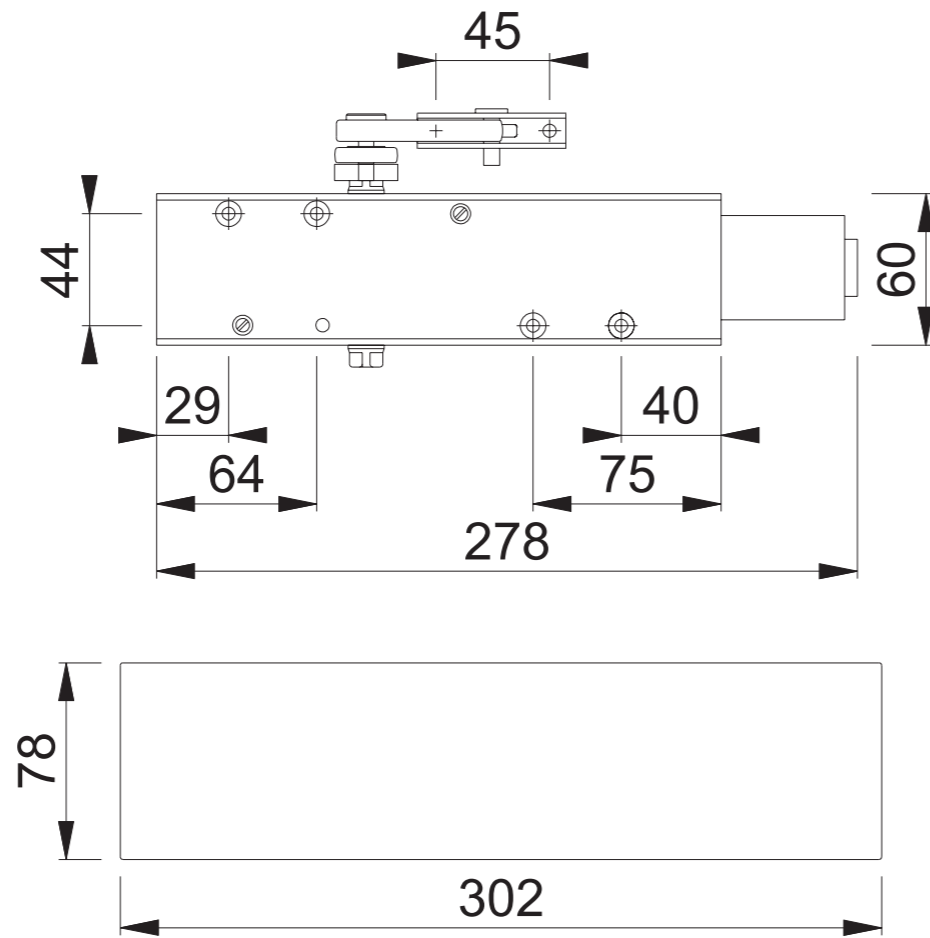

AR1998-TSD-L (DOOR CLOSER POWER SIZE 4)

These documents are property of HOPPE (UK) LTD, Standeford, Wolverhampton and are protected by both copyright and fair trade law. Any reproduction, reprint, copying, passing on to third parties and whichever use of these documents or parts thereof is prohibited, except with prior written consent of HOPPE.

Scale 1:3	Drawn by N.A.Taylor	Date 12.03.2015	Drawing No. c0632017z000	ARRONE The complete range.
--------------	------------------------	--------------------	-----------------------------	--------------------------------------