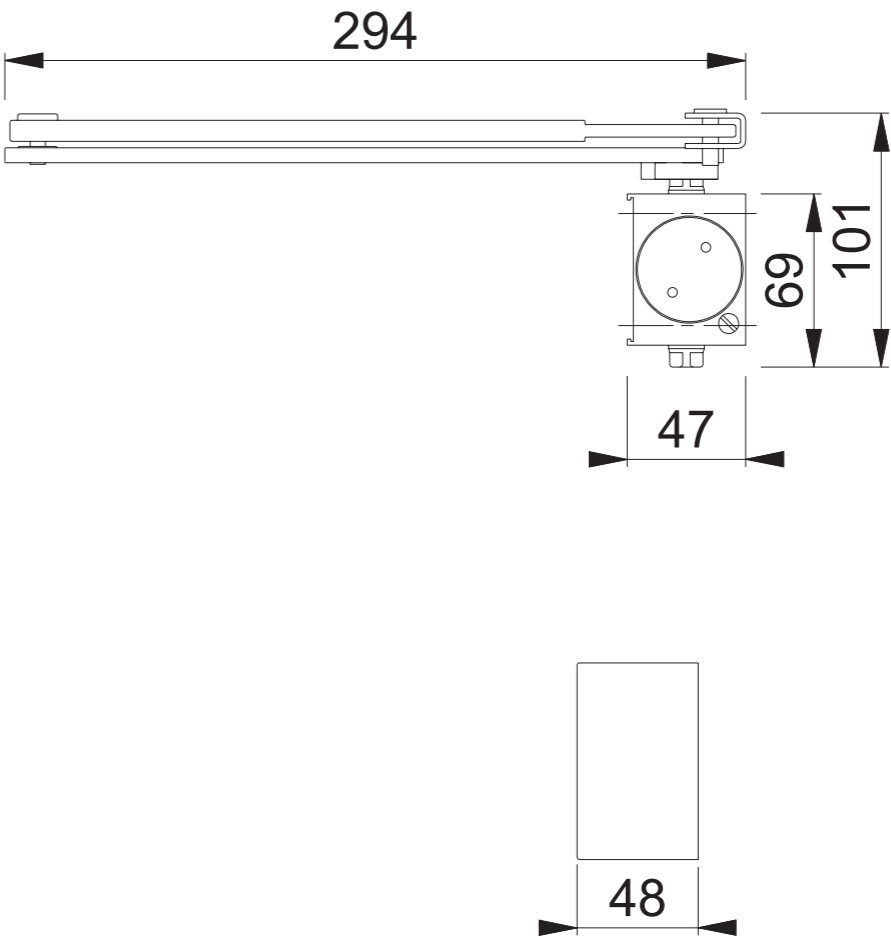

AR1998-L (DOOR CLOSER POWER SIZE 4)

These documents are property of HOPPE (UK) LTD, Standeford, Wolverhampton and are protected by both copyright and fair trade law. Any reproduction, reprint, copying, passing on to third parties and whichever use of these documents or parts thereof is prohibited, except with prior written consent of HOPPE.

Scale 1:3	Drawn by N.A.Taylor	Date 12.03.2015	Drawing No. c0632017z000	ARRONE The Complete Range
--------------	------------------------	--------------------	-----------------------------	-------------------------------------