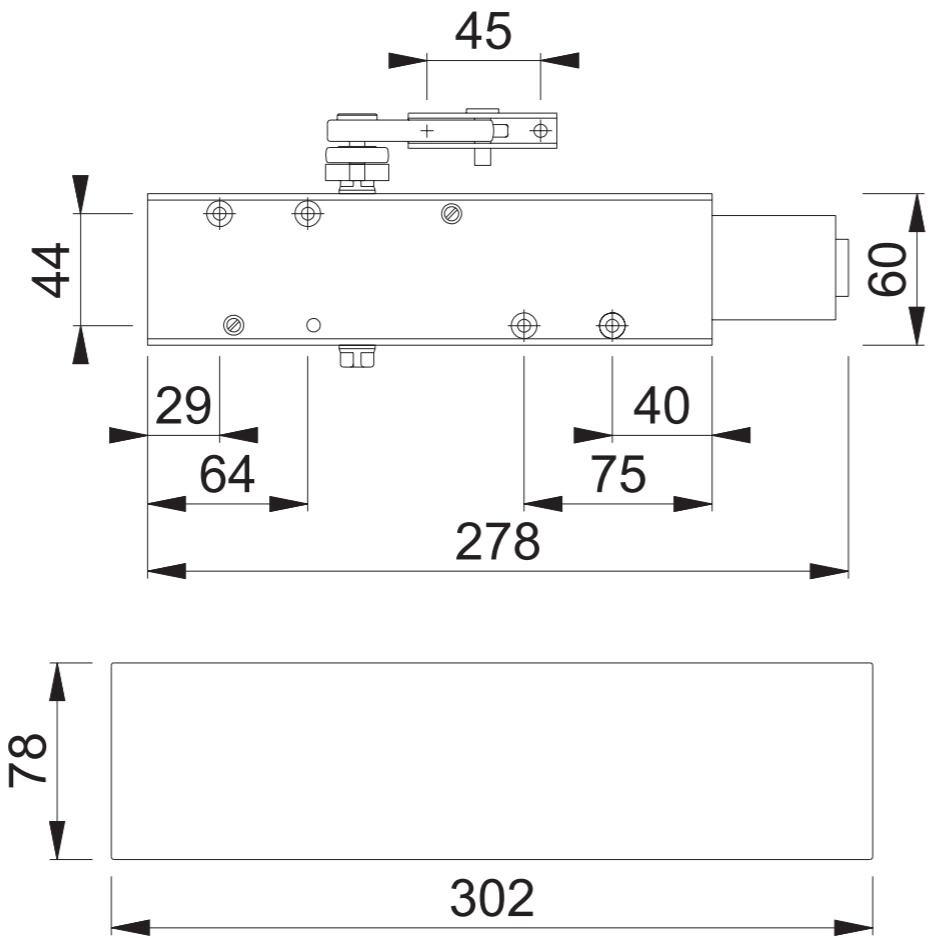

AR1998-L (DOOR CLOSER POWER SIZE 4)

These documents are property of HOPPE (UK) LTD, Standeford, Wolverhampton and are protected by both copyright and fair trade law. Any reproduction, reprint, copying, passing on to third parties and whichever use of these documents or parts thereof is prohibited, except with prior written consent of HOPPE.

Scale 1:3	Drawn by N.A.Taylor	Date 12.03.2015	Drawing No. c0632017z000	ARRONE The Complete Range
--------------	------------------------	--------------------	-----------------------------	-------------------------------------