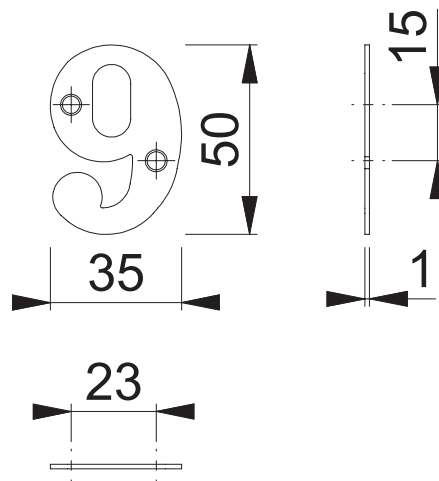

AR140/9 (Face Fix Numeral)

These documents are property of HOPPE (UK), Wolverhampton and are protected by both copyright and fair trade law. Any reproduction, reprint, copying, passing on to third parties and whichever use of these documents or parts thereof is prohibited, except with prior written consent of HOPPE.

Scale
1:2

Name
J. Renhard

Date
01.04.15

Drawing No:
c1522046e001

ARRONE
The Complete Range