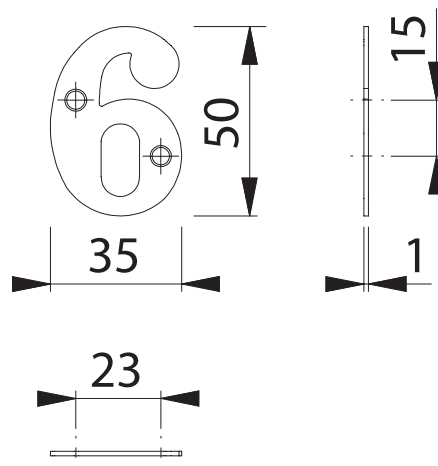

AR140/6 (Face Fix Numeral)

These documents are property of HOPPE (UK), Wolverhampton and are protected by both copyright and fair trade law. Any reproduction, reprint, copying, passing on to third parties and whichever use of these documents or parts thereof is prohibited, except with prior written consent of HOPPE.

Scale 1:2	Name J. Renhard	Date 01.04.15	Drawing No: c1522043e001	ARRONE The Complete Range
--------------	--------------------	------------------	-----------------------------	-------------------------------------