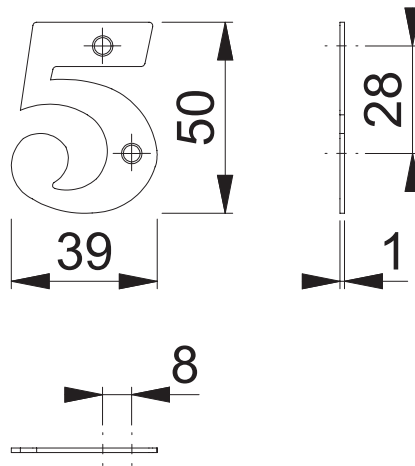

AR140/5 (Face Fix Numeral)

These documents are property of HOPPE (UK), Wolverhampton and are protected by both copyright and fair trade law. Any reproduction, reprint, copying, passing on to third parties and whichever use of these documents or parts thereof is prohibited, except with prior written consent of HOPPE.

Scale 1:2	Name J. Renhard	Date 31.03.15	Drawing No: c1522042e001	ARRONE The Complete Range
--------------	--------------------	------------------	-----------------------------	-------------------------------------