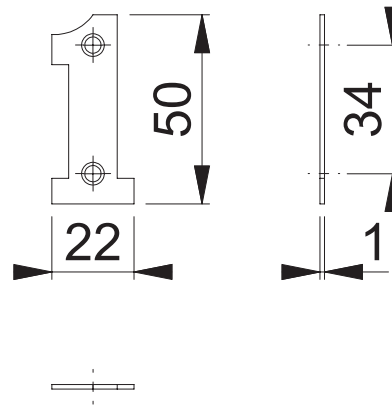

AR140/1 (Face Fix Numeral)

These documents are property of HOPPE (UK), Wolverhampton and are protected by both copyright and fair trade law. Any reproduction, reprint, copying, passing on to third parties and whichever use of these documents or parts thereof is prohibited, except with prior written consent of HOPPE.

Scale 1:2	Name J. Renhard	Date 31.03.15	Drawing No: c1522038e001	ARRONE The Complete Range