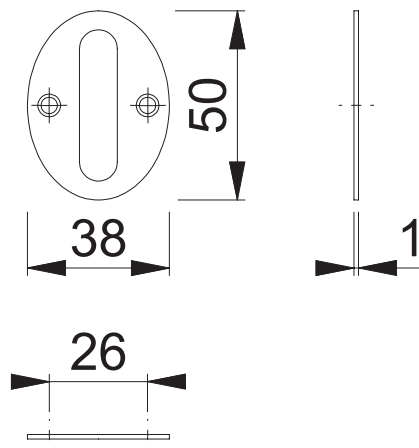

# AR140/0 (Face Fix Numeral)

These documents are property of HOPPE (UK), Wolverhampton and are protected by both copyright and fair trade law. Any reproduction, reprint, copying, passing on to third parties and whichever use of these documents or parts thereof is prohibited, except with prior written consent of HOPPE.

Scale 1:2	Name J. Renhard	Date 31.03.15	Drawing No: c1522037e001	<b>ARRONE</b> The Complete Range
--------------	--------------------	------------------	-----------------------------	-------------------------------------