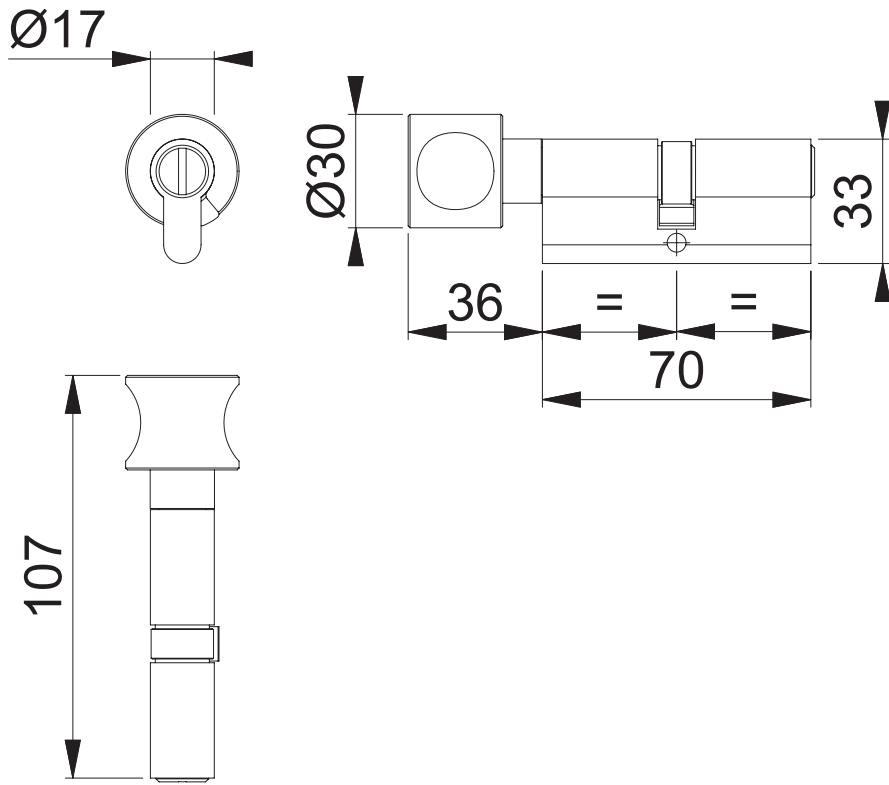

Copyright © HOPPE AG

Scale 1:2	Name N.A.Taylor	Date 11.12.15	Drawing No. / Source c1212061e001
Article-Titleblock CAD-database AR-SK/683-70			

ARRONE®
 The complete range.