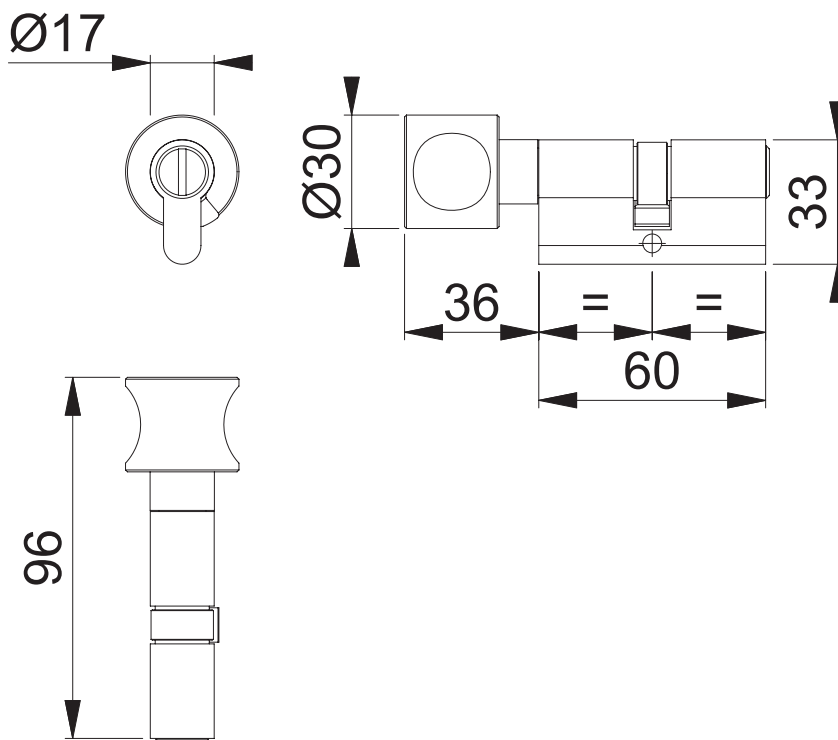

Copyright © HOPPE AG

Scale 1:2	Name N.A.Taylor	Date 11.12.15	Drawing No. / Source c1212059e001
Article-Titleblock CAD-database AR-SK/683-60			

ARRONE®
The complete range.