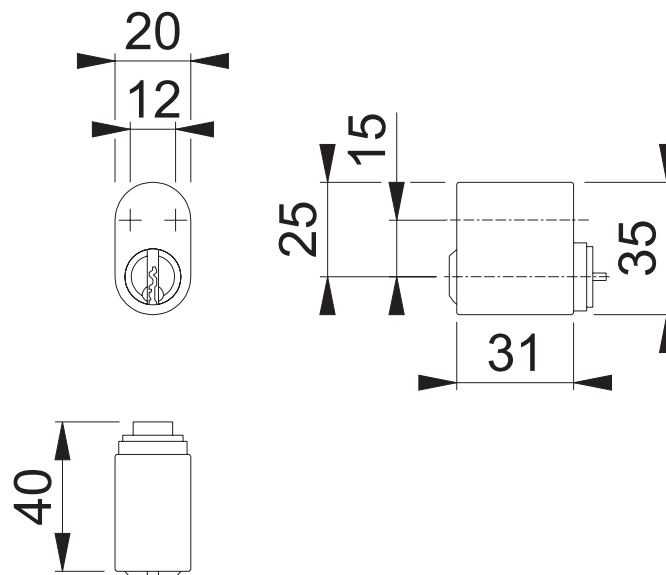

AR-MK-3760-EX (External Scandanavian Cylinder)

These documents are property of HOPPE (UK), Wolverhampton and are protected by both copyright and fair trade law. Any reproduction, reprint, copying, passing on to third parties and whichever use of these documents or parts thereof is prohibited, except with prior written consent of HOPPE.

Scale
1:2

Name
N.A.Taylor

Date
14.11.16

Drawing No:

c1212010g002 L400

ARRONE®
The Complete Range