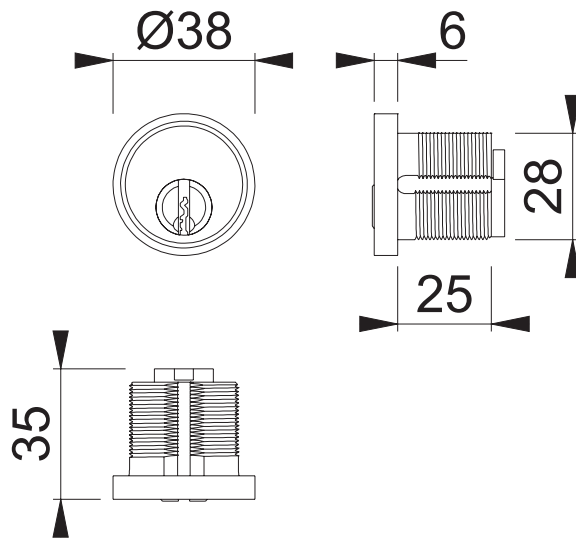

AR-MK-3550 (Threaded Cylinder)

These documents are property of HOPPE (UK), Wolverhampton and are protected by both copyright and fair trade law. Any reproduction, reprint, copying, passing on to third parties and whichever use of these documents or parts thereof is prohibited, except with prior written consent of HOPPE.

Scale
1:2

Name
N.A.Taylor

Date
22.11.16

Drawing No:

c1212028g002 L400

ARRONE[®]
The Complete Range