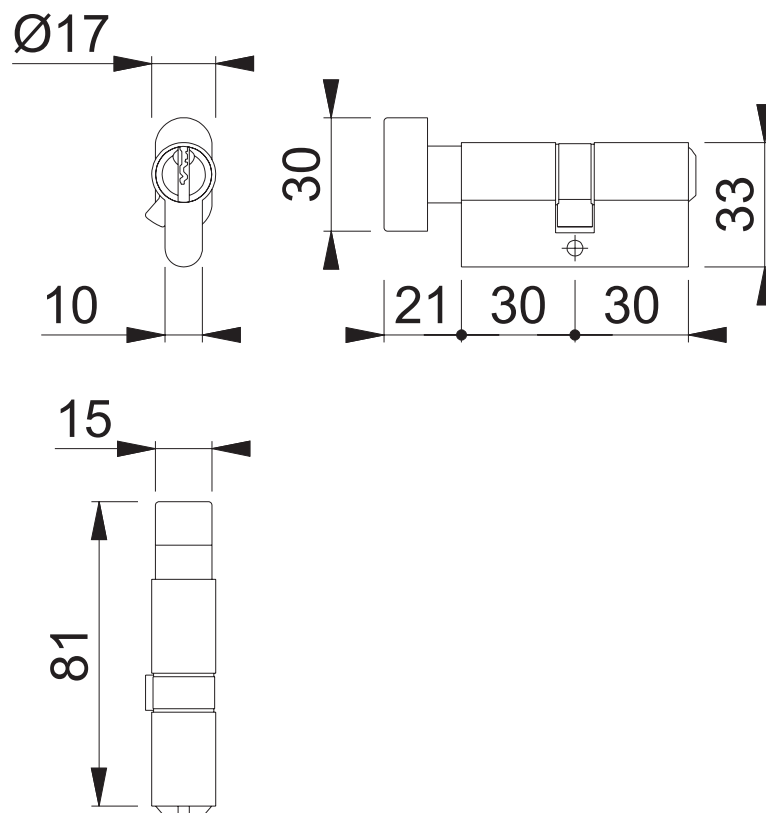

AR-MK-3121-AA (30/30mm Key and Oval Turn Euro Cylinder)

These documents are property of HOPPE (UK), Wolverhampton and are protected by both copyright and fair trade law. Any reproduction, reprint, copying, passing on to third parties and whichever use of these documents or parts thereof is prohibited, except with prior written consent of HOPPE.

Scale
1:2

Name
N.A.Taylor

Date
03.11.16

Drawing No:

c1212075g001 L400

ARRONE[®]
The Complete Range