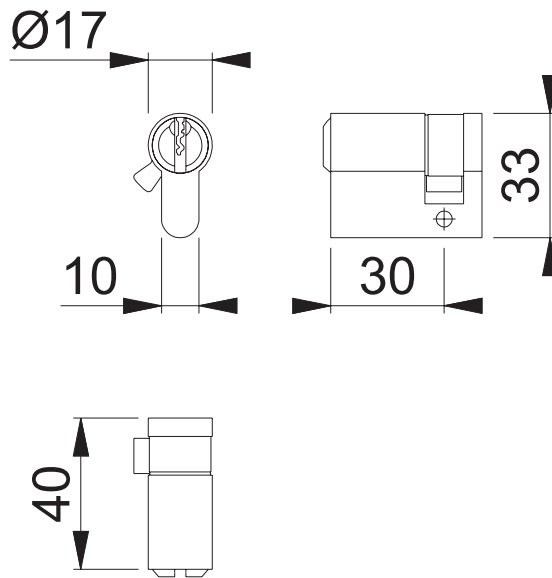

# AR-MK-3110-A (40mm Single Euro Profile Cylinder)

These documents are property of HOPPE (UK), Wolverhampton and are protected by both copyright and fair trade law. Any reproduction, reprint, copying, passing on to third parties and whichever use of these documents or parts thereof is prohibited, except with prior written consent of HOPPE.

Scale  
1:2

Name  
N.A.Taylor

Date  
02.11.16

Drawing No:

c1212073g001 L400

**ARRONE**<sup>®</sup>  
The Complete Range