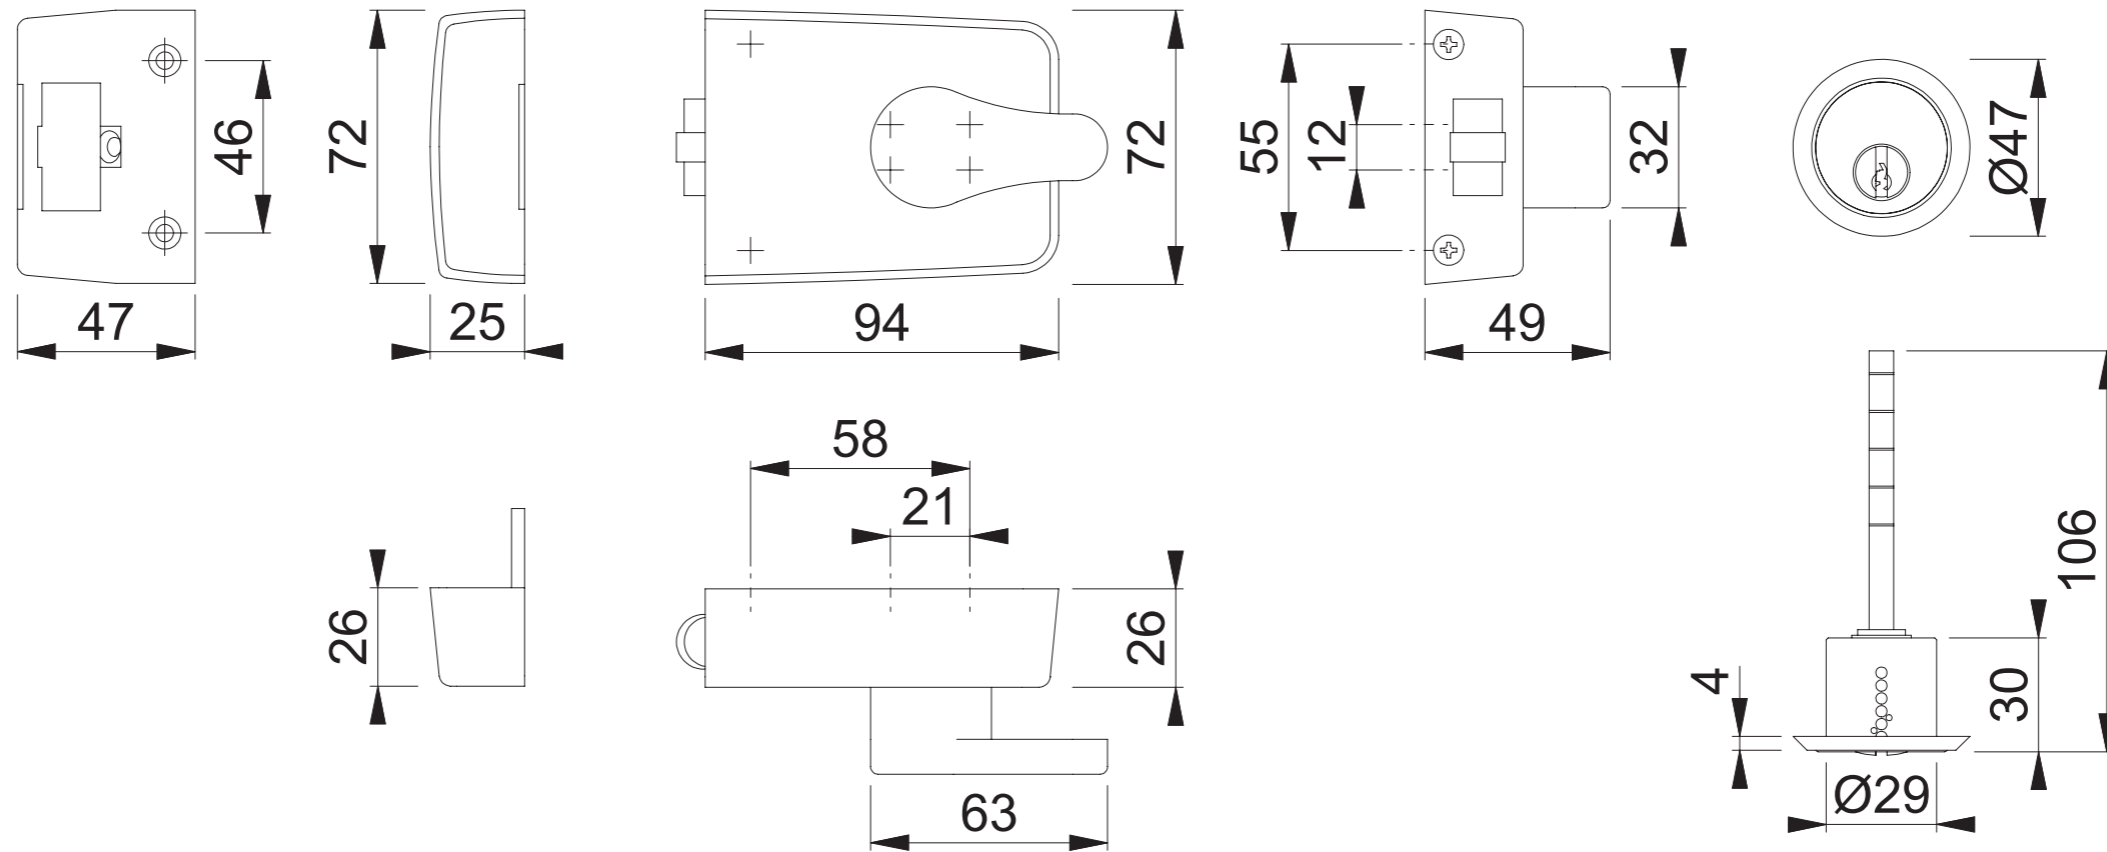

AR/M-850 (Roller Bolt Deadlocking Nightlatch)

These documents are property of HOPPE (UK) LTD, Standeford, Wolverhampton and are protected by both copyright and fair trade law. Any reproduction, reprint, copying, passing on to third parties and whichever use of these documents or parts thereof is prohibited, except with prior written consent of HOPPE.

Scale 1:2	Drawn by J.Renhard	Date 14.05.15	Drawing No. c0192027z000	ARRONE The Complete Range
--------------	-----------------------	------------------	-----------------------------	-------------------------------------