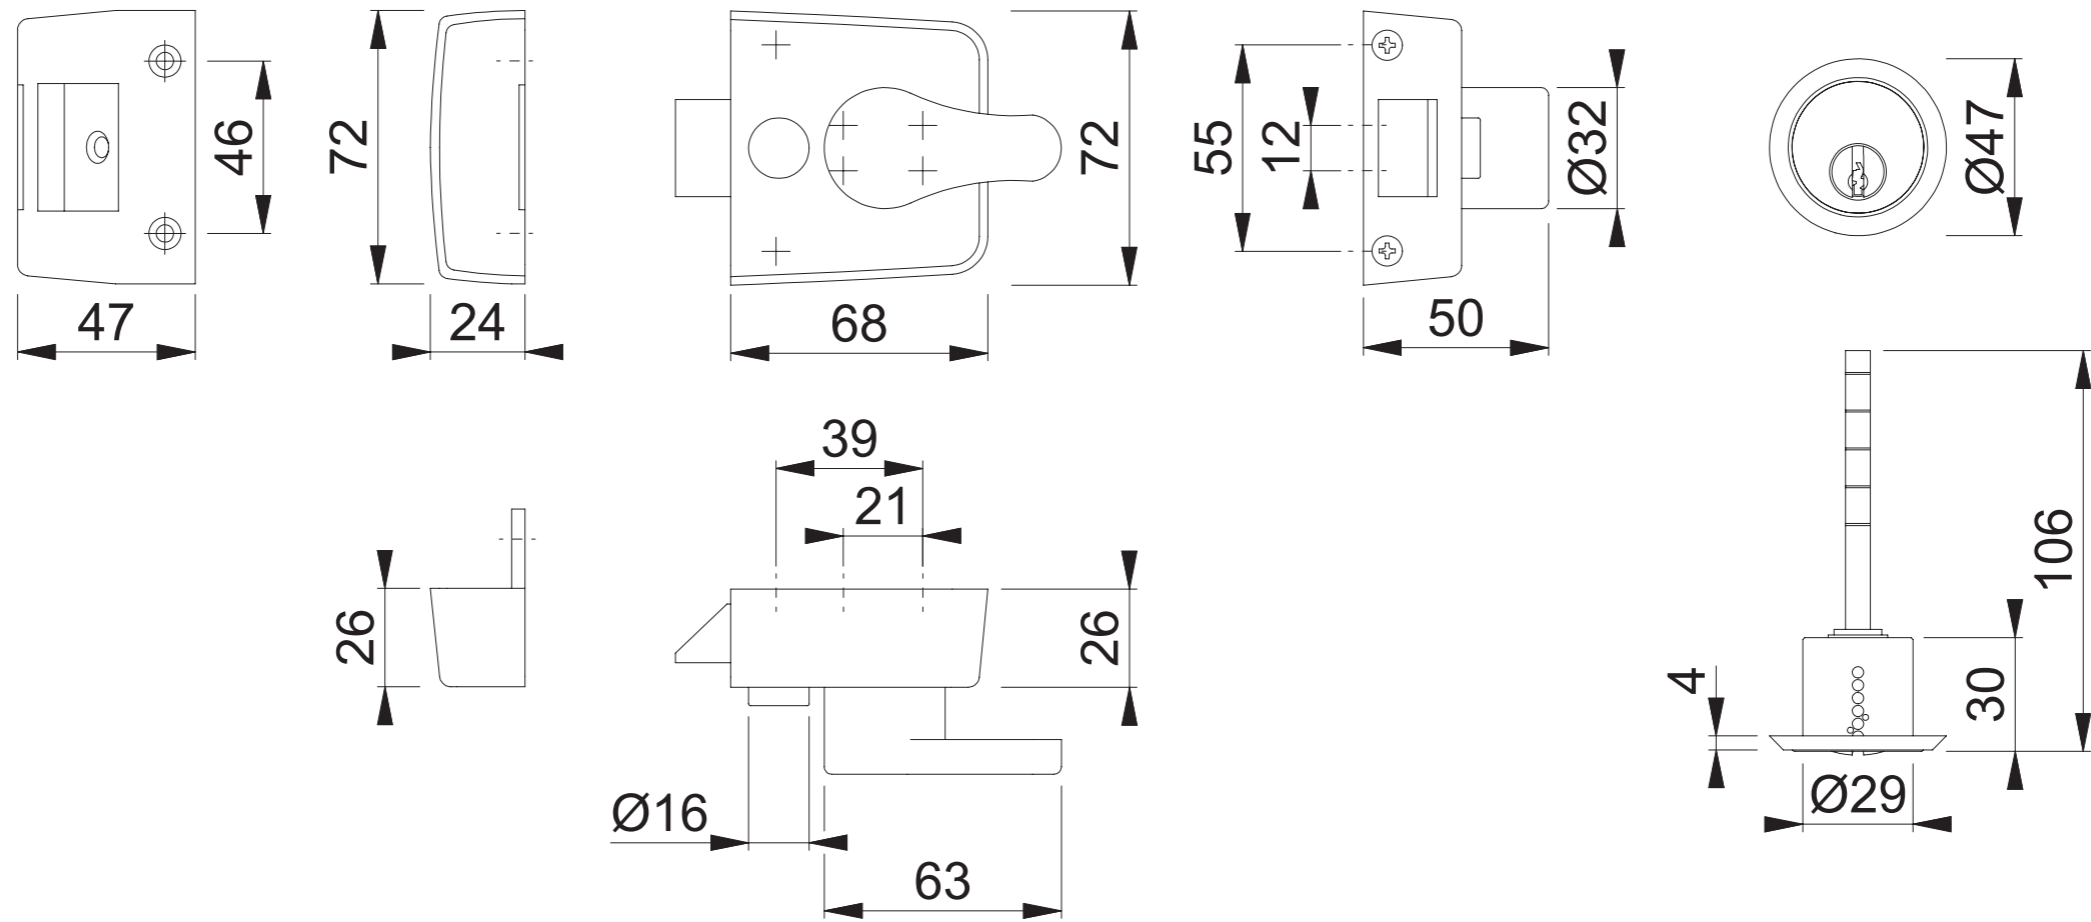

AR/M-845 (Narrow Deadlocking Nightlatch)

These documents are property of HOPPE (UK) LTD, Standeford, Wolverhampton and are protected by both copyright and fair trade law. Any reproduction, reprint, copying, passing on to third parties and whichever use of these documents or parts thereof is prohibited, except with prior written consent of HOPPE.

Scale 1:2	Drawn by J.Renhard	Date 14.05.15	Drawing No. c0192026z000	ARRONE The Complete Range
--------------	-----------------------	------------------	-----------------------------	-------------------------------------