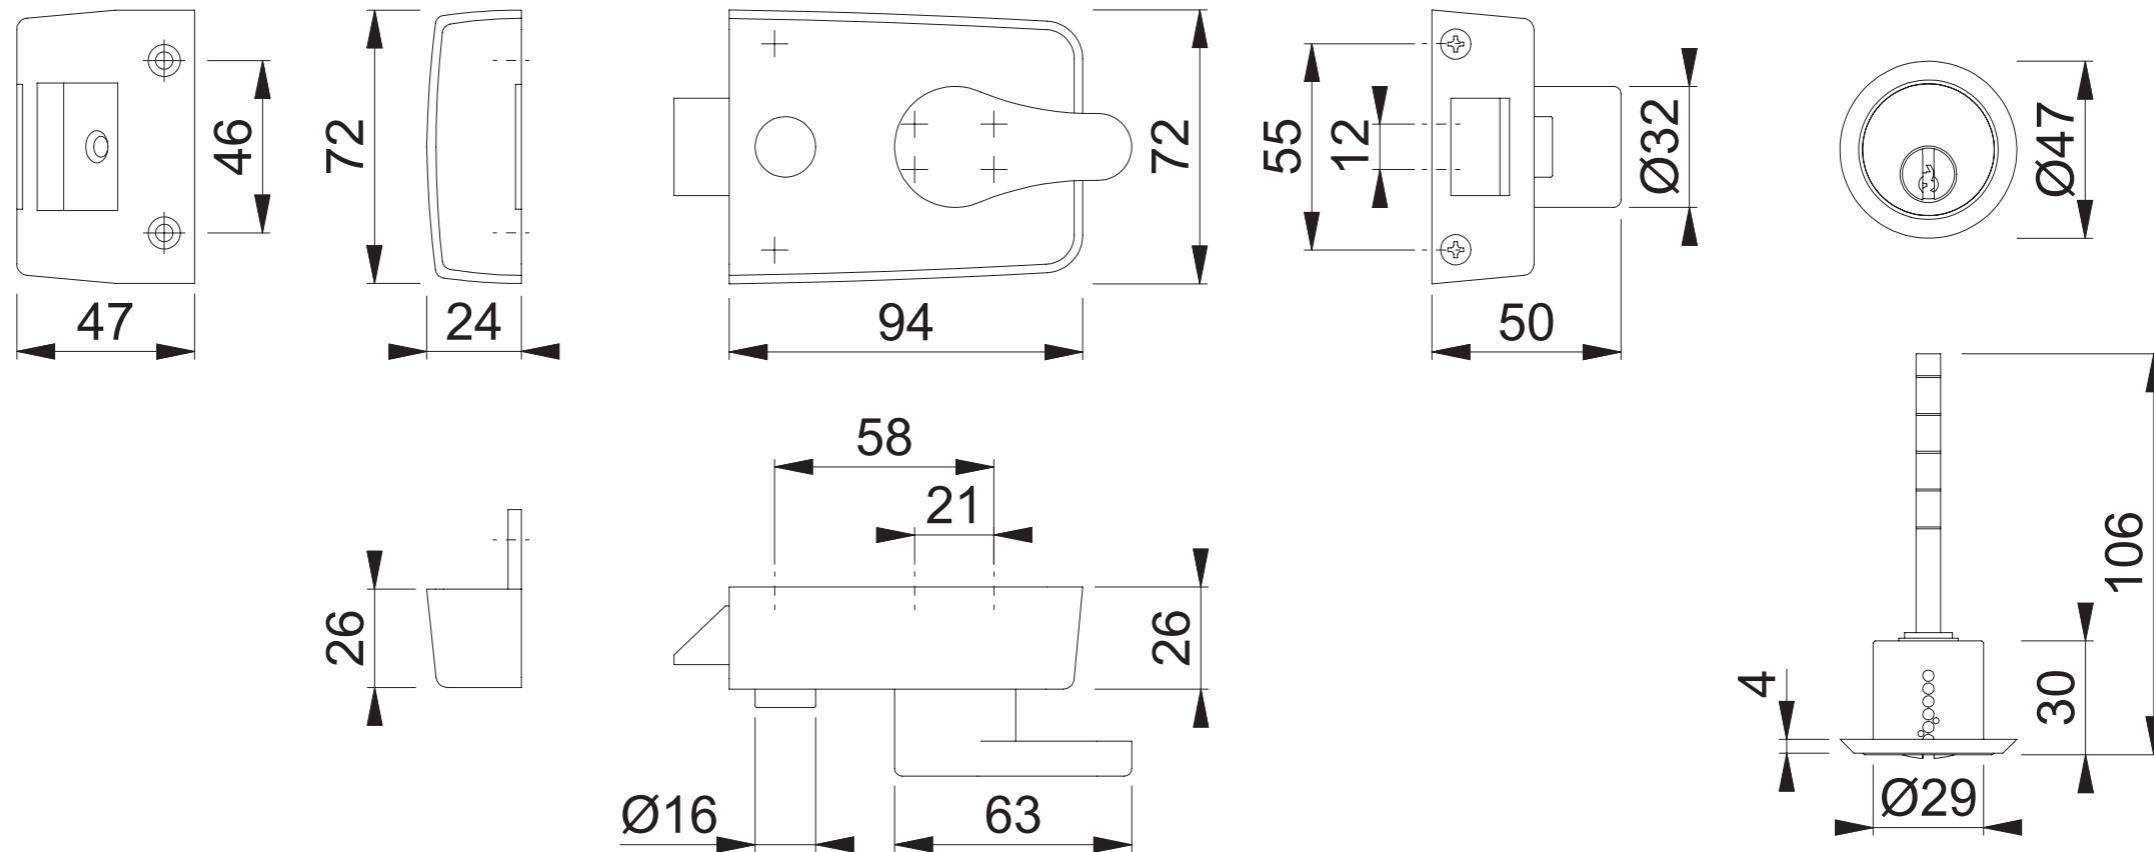

# AR/M-840 (Standard Deadlocking Nightlatch)

These documents are property of HOPPE (UK) LTD, Standeford, Wolverhampton and are protected by both copyright and fair trade law. Any reproduction, reprint, copying, passing on to third parties and whichever use of these documents or parts thereof is prohibited, except with prior written consent of HOPPE.

Scale 1:2	Drawn by J.Renhard	Date 13.05.15	Drawing No. c0192025z000	<b>ARRONE®</b> The Complete Range
--------------	-----------------------	------------------	-----------------------------	--------------------------------------