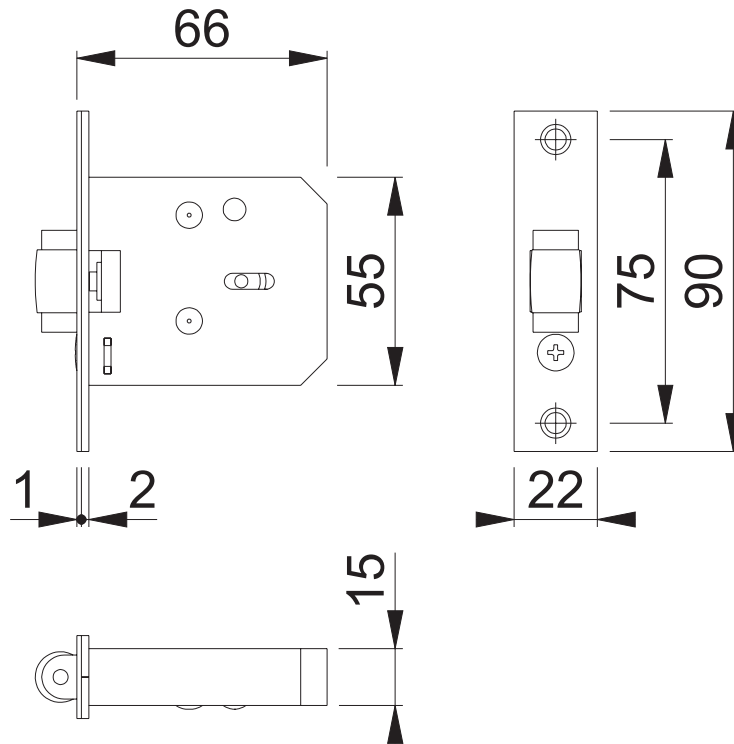

AR/M-750 (Adjustable Roller Latch)

These documents are property of HOPPE (UK), Wolverhampton and are protected by both copyright and fair trade law. Any reproduction, reprint, copying, passing on to third parties and whichever use of these documents or parts thereof is prohibited, except with prior written consent of HOPPE.

Scale 1:2	Name J. Renhard	Date 11.05.15	Drawing No: c0802081z000	ARRONE The Complete Range
--------------	--------------------	------------------	-----------------------------	-------------------------------------