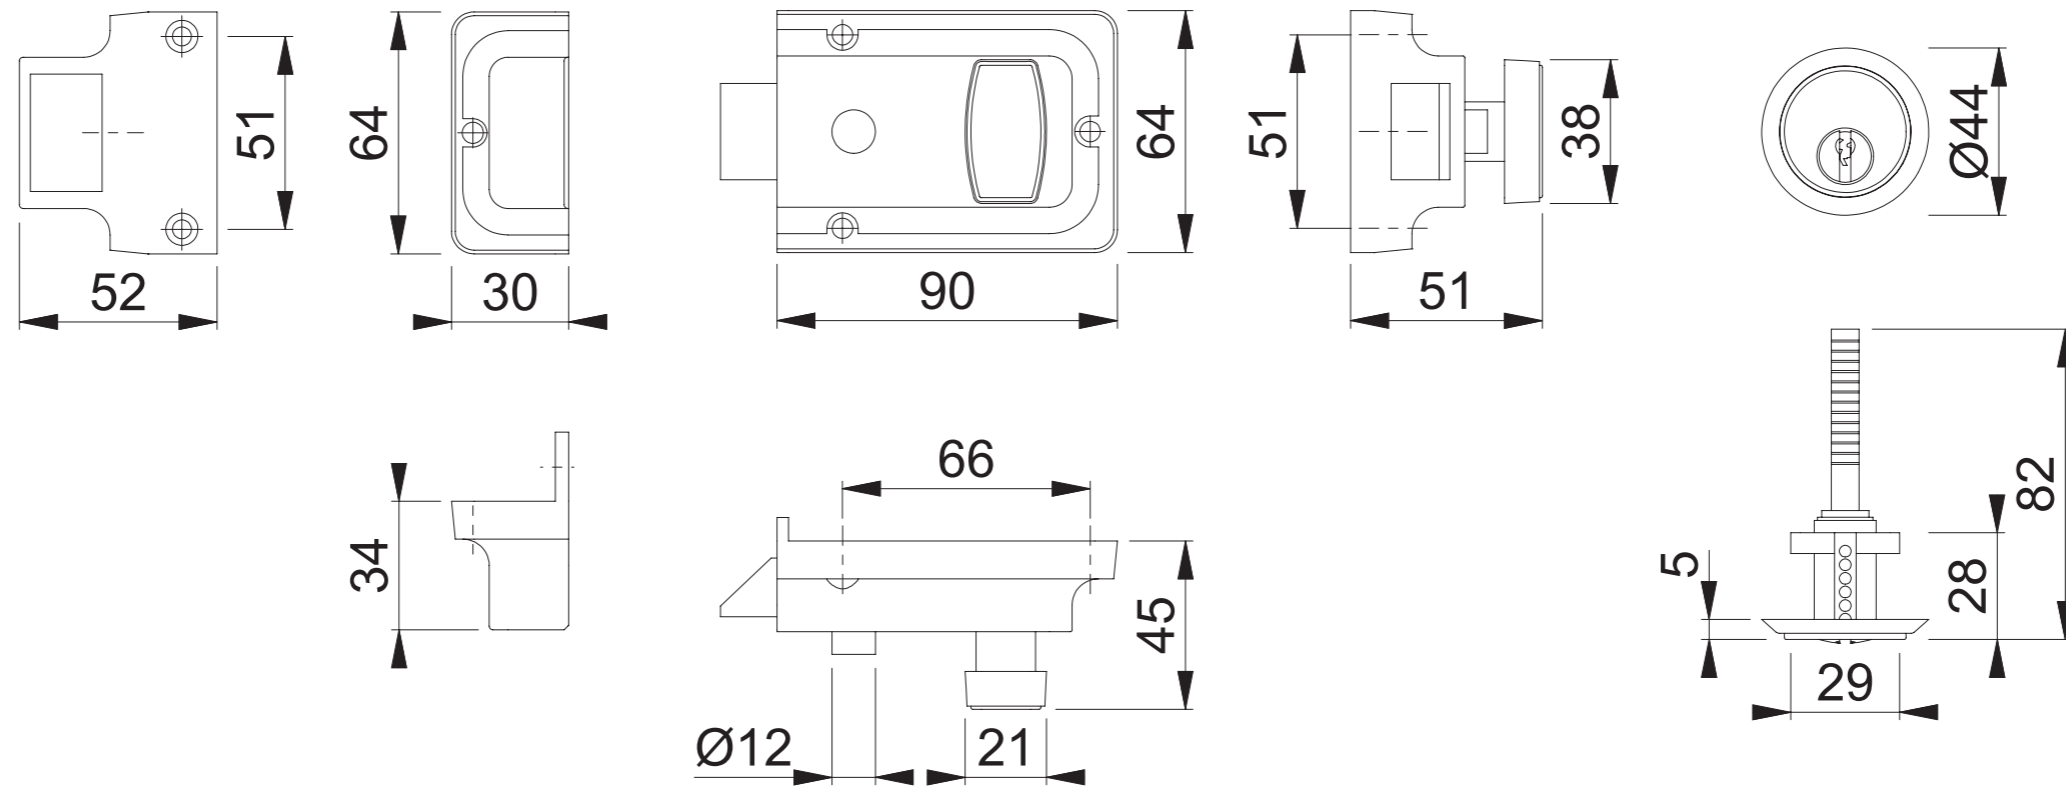

AR/M-735 (Traditional Rim Nightlatch)

These documents are property of HOPPE (UK) LTD, Standeford, Wolverhampton and are protected by both copyright and fair trade law. Any reproduction, reprint, copying, passing on to third parties and whichever use of these documents or parts thereof is prohibited, except with prior written consent of HOPPE.

Scale 1:2	Drawn by J.Renhard	Date 14.05.15	Drawing No. c0192019z000	ARRONE® The Complete Range
--------------	-----------------------	------------------	-----------------------------	--------------------------------------