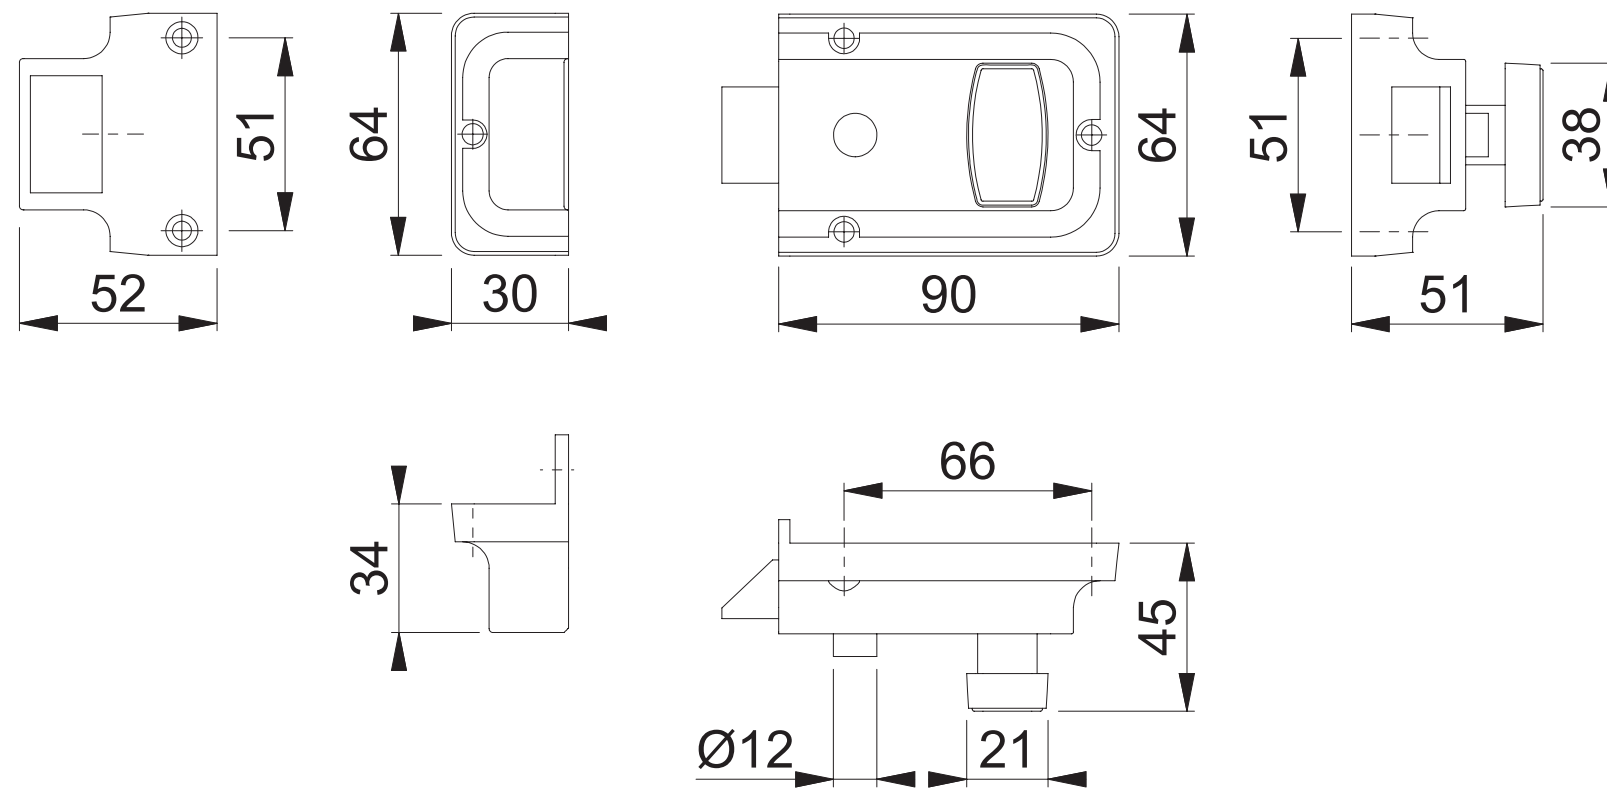

AR/M-735LC (Traditional Rim Nightlatch - Case Only)

These documents are property of HOPPE (UK) LTD, Standeford, Wolverhampton and are protected by both copyright and fair trade law. Any reproduction, reprint, copying, passing on to third parties and whichever use of these documents or parts thereof is prohibited, except with prior written consent of HOPPE.

Scale 1:2	Drawn by J.Renhard	Date 14.05.15	Drawing No. c0192020z000	ARRONE® The Complete Range
--------------	-----------------------	------------------	-----------------------------	--------------------------------------