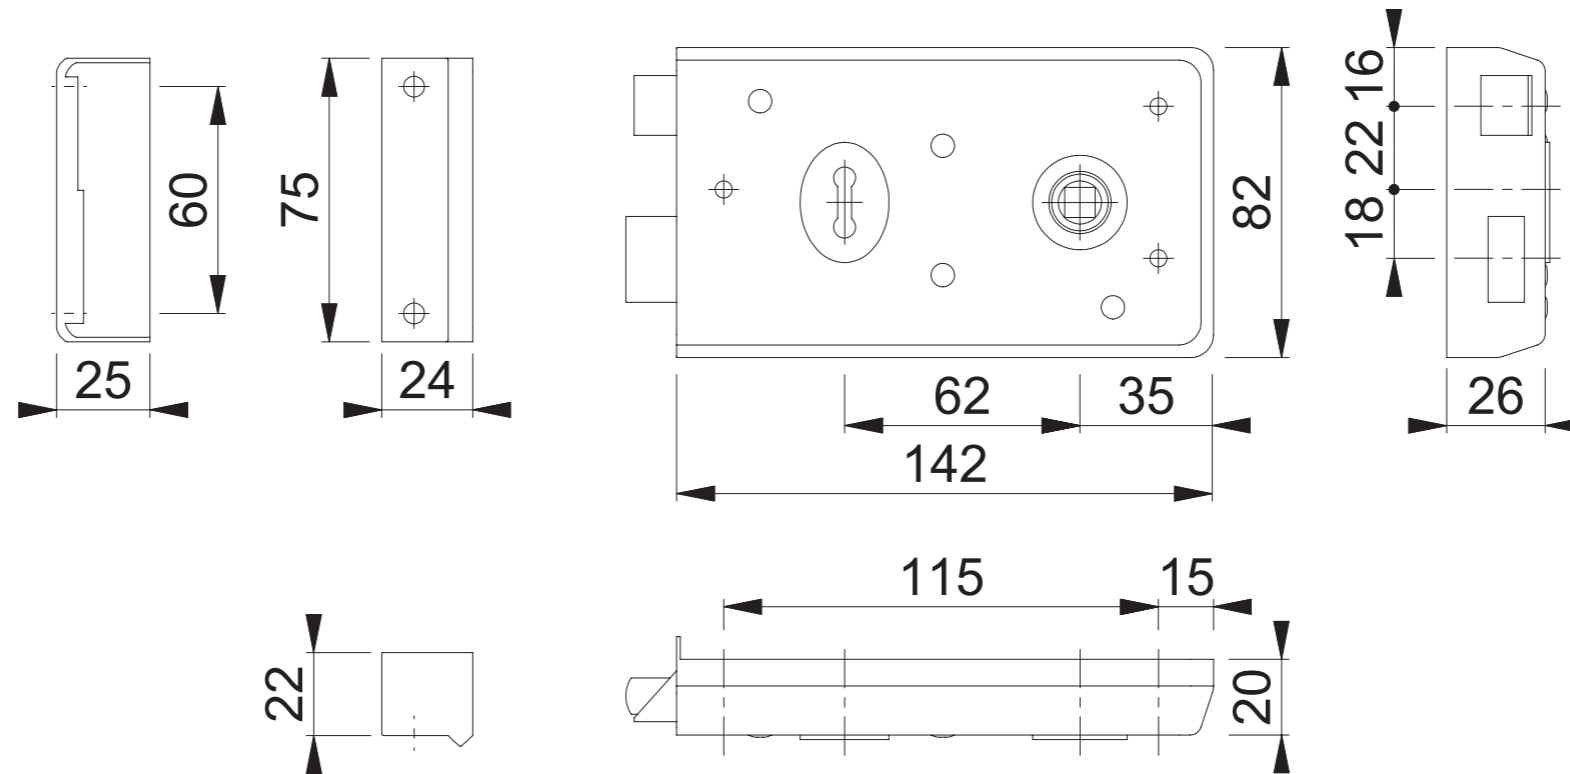

AR/M-726-138 (Reversible Rim Lock)

These documents are property of HOPPE (UK) LTD, Standeford, Wolverhampton and are protected by both copyright and fair trade law. Any reproduction, reprint, copying, passing on to third parties and whichever use of these documents or parts thereof is prohibited, except with prior written consent of HOPPE.

Scale 1:2	Drawn by J.Renhard	Date 15.05.2015	Drawing No. c0192022z000	ARRONE® The Complete Range
--------------	-----------------------	--------------------	-----------------------------	--------------------------------------