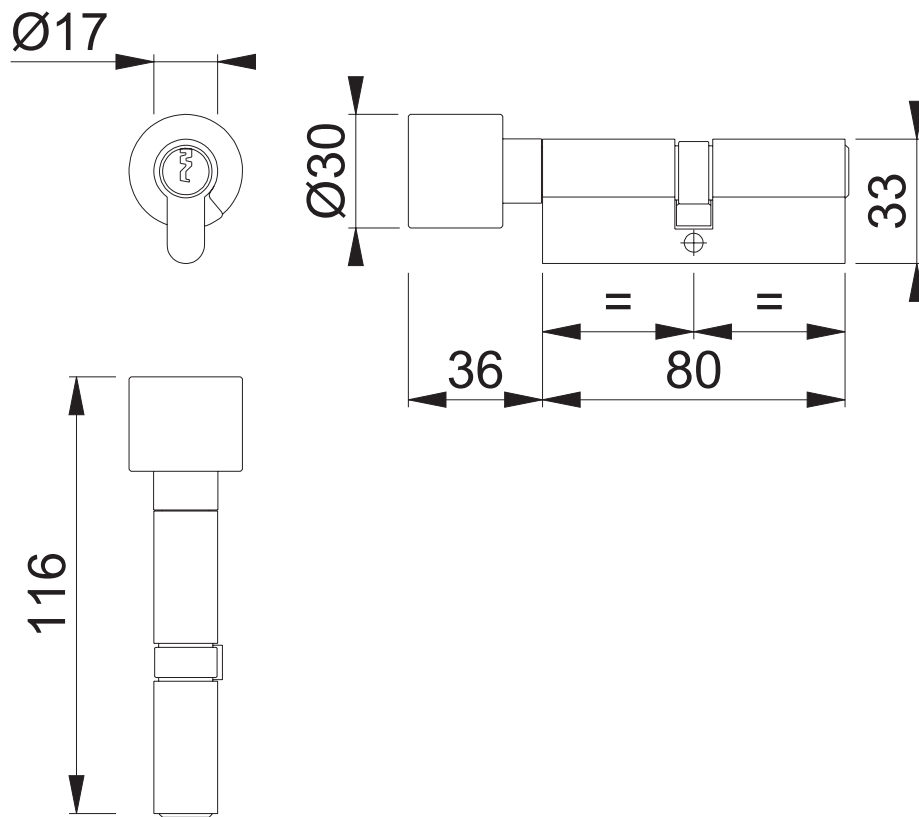

# AR-KD/681-80 (80mm Euro Key and H Turn)

These documents are property of HOPPE (UK), Wolverhampton and are protected by both copyright and fair trade law. Any reproduction, reprint, copying, passing on to third parties and whichever use of these documents or parts thereof is prohibited, except with prior written consent of HOPPE.

Scale 1:2	Name N.A.Taylor	Date 08.12.15	Drawing No: c1212058e001	<b>ARRONE</b> The Complete Range
--------------	--------------------	------------------	-----------------------------	-------------------------------------