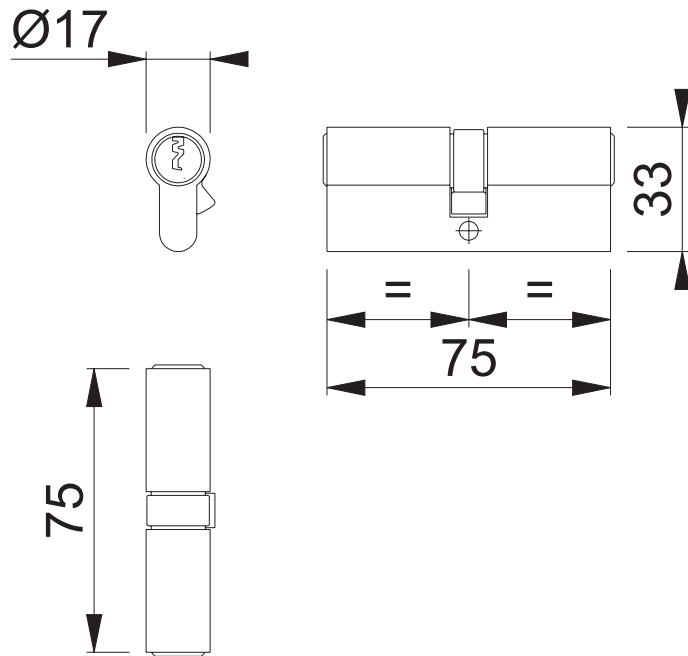

AR-KD/680-75 (75mm Double Euro Profile Cylinder)

These documents are property of HOPPE (UK), Wolverhampton and are protected by both copyright and fair trade law. Any reproduction, reprint, copying, passing on to third parties and whichever use of these documents or parts thereof is prohibited, except with prior written consent of HOPPE.

Scale
1:2

Name
N.A.Taylor

Date
08.12.15

Drawing No:

c1212052e001

ARRONE[®]
The Complete Range