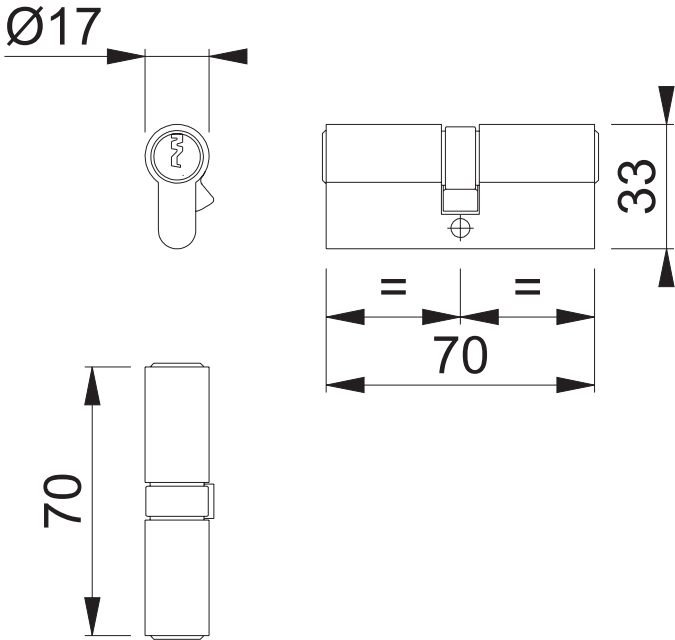

AR-KD/680-70 (70mm Double Euro Profile Cylinder)

These documents are property of HOPPE (UK), Wolverhampton and are protected by both copyright and fair trade law. Any reproduction, reprint, copying, passing on to third parties and whichever use of these documents or parts thereof is prohibited, except with prior written consent of HOPPE.

Scale 1:2	Name N.A.Taylor	Date 08.12.15	Drawing No: c1212051e001	ARRONE The Complete Range
--------------	--------------------	------------------	-----------------------------	-------------------------------------