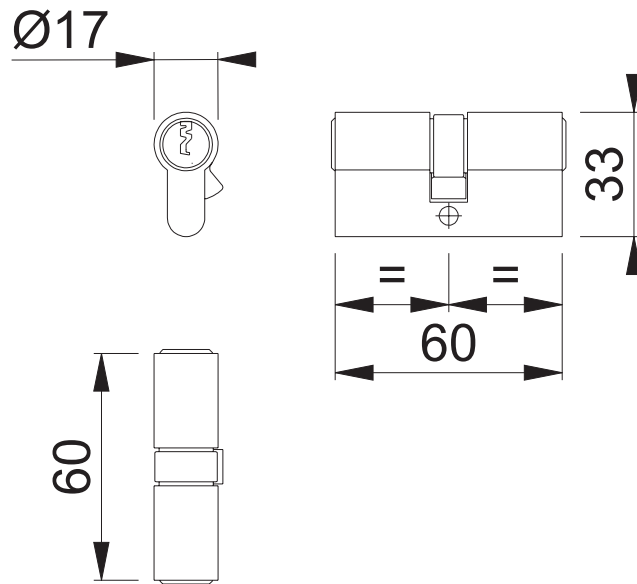

AR-KD/680-60 (60mm Double Euro Profile Cylinder)

These documents are property of HOPPE (UK), Wolverhampton and are protected by both copyright and fair trade law. Any reproduction, reprint, copying, passing on to third parties and whichever use of these documents or parts thereof is prohibited, except with prior written consent of HOPPE.

Scale 1:2	Name N.A.Taylor	Date 08.12.15	Drawing No: c1212049e001	ARRONE The Complete Range
--------------	--------------------	------------------	-----------------------------	-------------------------------------