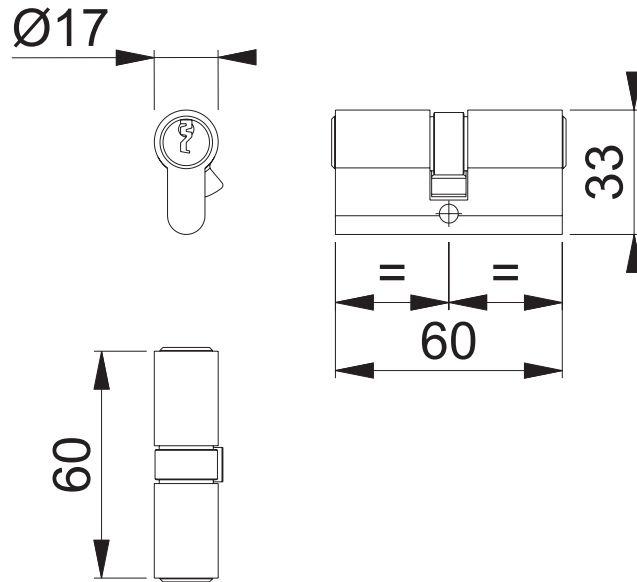

AR-KA-680-60 (60mm Double Euro Profile Cylinder 6 Pin)

Worked on / Date (Advertisement)

KKR1/02.05.19

Copyright © HOPPE AG

These documents are property of HOPPE (UK) LTD, Wolverhampton and are protected by both copyright and fair trade law. Any reproduction, reprint, copying, passing on to third parties and whichever use of these documents or parts thereof is prohibited, except with prior written consent of HOPPE.

Scale 1:2	Name D.Savage	Date 28.03.19	Drawing No. / Source c1212049e002 L400
--------------	------------------	------------------	---

Article-Titleblock CAD-database
AR-KA/680-60

ARRONE[®]
The complete range.