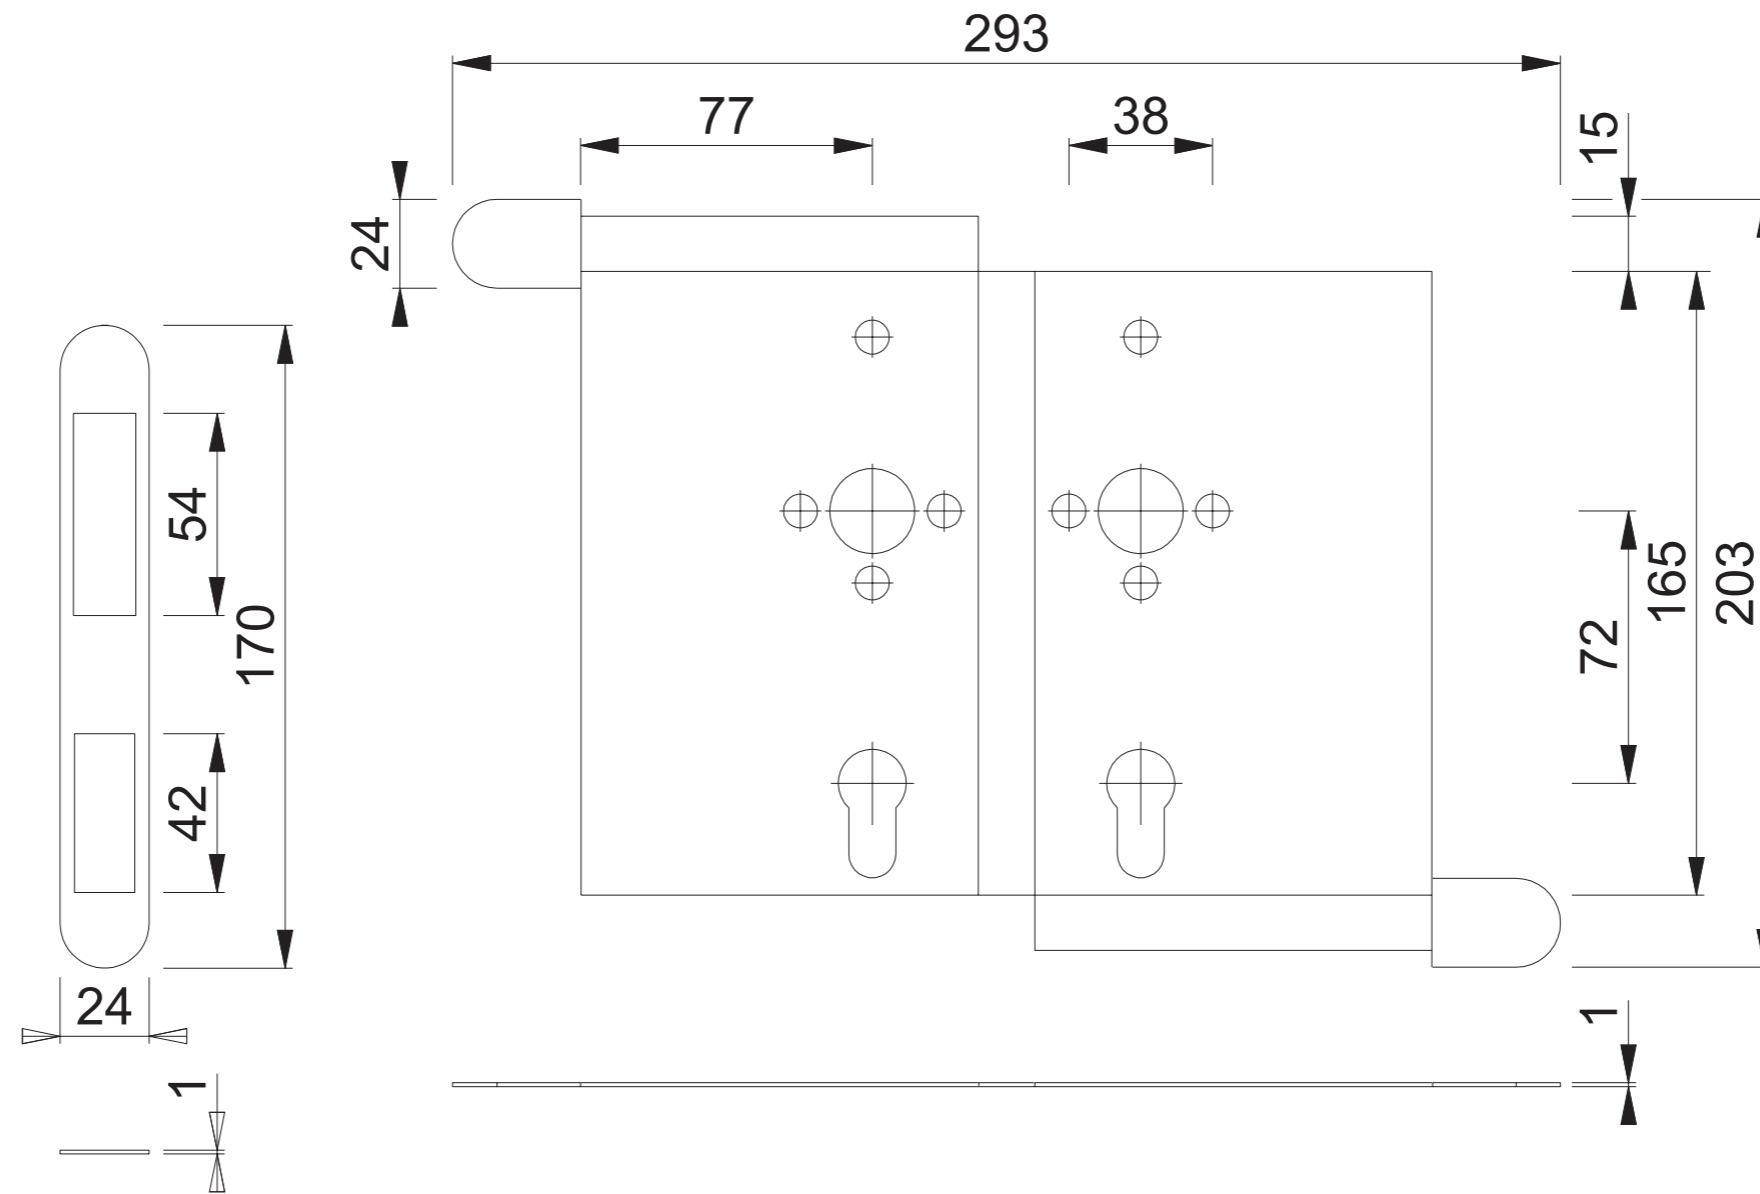

AR/INT-DIN-LOCKS-80 (Intumescent Pack to suit 72mm Lock range,  
80mm Backset)

These documents are property of HOPPE (UK) LTD, Standeford, Wolverhampton and are protected by both copyright and fair trade law. Any reproduction, reprint, copying, passing on to third parties and whichever use of these documents or parts thereof is prohibited, except with prior written consent of HOPPE.

Scale 1:2	Drawn by N.A.Taylor	Date 27.10.16	Drawing No. c1262010g000 L300	<b>ARRONE</b> The Complete Range
--------------	------------------------	------------------	----------------------------------	-------------------------------------