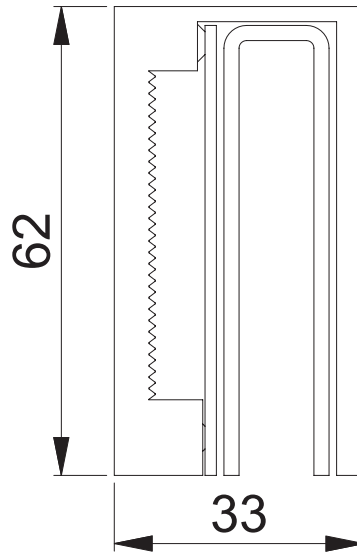

# Glass Housing For 300L/500L

Worked on / Date (Advertisement)

S. Stecher, 15.09.2017

Copyright © HOPPE AG

These documents are property of HOPPE (UK) LTD, Wolverhampton and are protected by both copyright and fair trade law. Any reproduction, reprint, copying, passing on to third parties and whichever use of these documents or parts thereof is prohibited, except with prior written consent of HOPPE.

Scale	Name	Date	Drawing No. / Source
1:1	D.Savage	25.08.17	c6062047g001

Article-Titleblock CAD-database  
AR/E-UBK-P

**ARRONE**<sup>®</sup>  
The **complete** range.