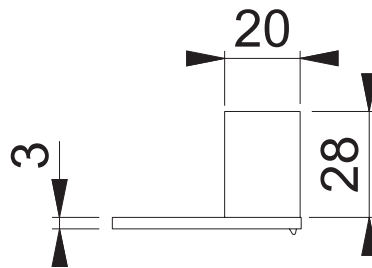

Mortice/ Rim Mounted Electric Strike Fail Safe

Worked on / Date (Advertisement)

S. Stecher, 17.08.2017

These documents are property of HOPPE (UK) LTD, Wolverhampton and are protected by both copyright and fair trade law. Any reproduction, reprint, copying, passing on to third parties and whichever use of these documents or parts thereof is prohibited, except with prior written consent of HOPPE.

Copyright © HOPPE AG

| | | | | |
|--------------|---------------------|------------------|--------------------------------------|------|
| Scale 1:2 | Name N.A. Taylor | Date 24.05.17 | Drawing No. / Source c6062020g001 | L400 |
|--------------|---------------------|------------------|--------------------------------------|------|