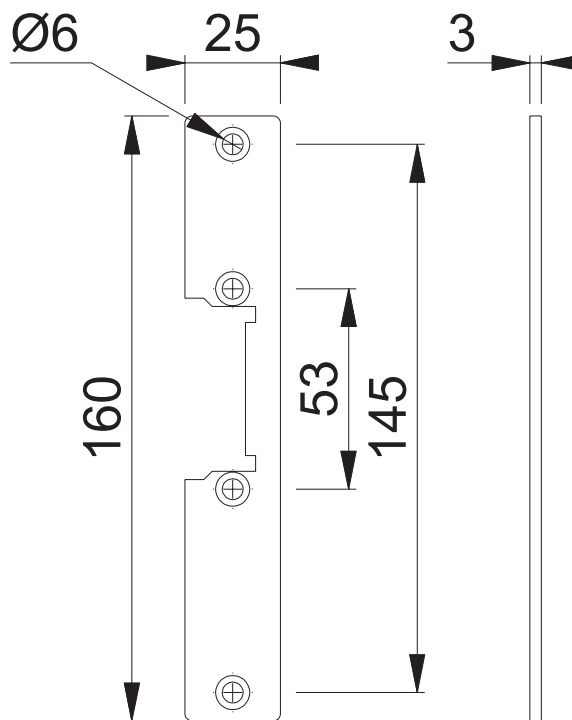

Mortice/ Rim Mounted Electric Strike Fail Safe

Worked on / Date (Advertisement)

S. Stecher, 17.08.2017

These documents are property of HOPPE (UK) LTD, Wolverhampton and are protected by both copyright and fair trade law. Any reproduction, reprint, copying, passing on to third parties and whichever use of these documents or parts thereof is prohibited, except with prior written consent of HOPPE.

Copyright © HOPPE AG

| | | | | |
|--------------|---------------------|------------------|--------------------------------------|------|
| Scale 1:2 | Name N.A. Taylor | Date 24.05.17 | Drawing No. / Source c6062020g001 | L400 |
|--------------|---------------------|------------------|--------------------------------------|------|

Article-Titleblock CAD-database
AR/E-GAER

ARRONE[®]
The complete range.