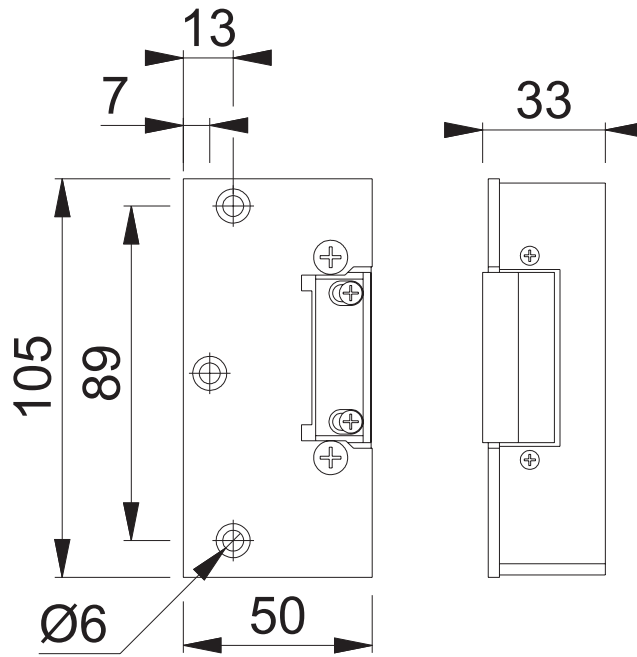

Mortice/ Rim Mounted Electric Strike Fail Safe

Worked on / Date (Advertisement)

S. Stecher, 17.08.2017

These documents are property of HOPPE (UK) LTD, Wolverhampton and are protected by both copyright and fair trade law. Any reproduction, reprint, copying, passing on to third parties and whichever use of these documents or parts thereof is prohibited, except with prior written consent of HOPPE.

Copyright © HOPPE AG

| | | | | |
|--------------|---------------------|------------------|--------------------------------------|------|
| Scale 1:2 | Name N.A. Taylor | Date 24.05.17 | Drawing No. / Source c6062020g001 | L400 |
|--------------|---------------------|------------------|--------------------------------------|------|

Article-Titleblock CAD-database
AR/E-GAER

ARRONE[®]
The complete range.