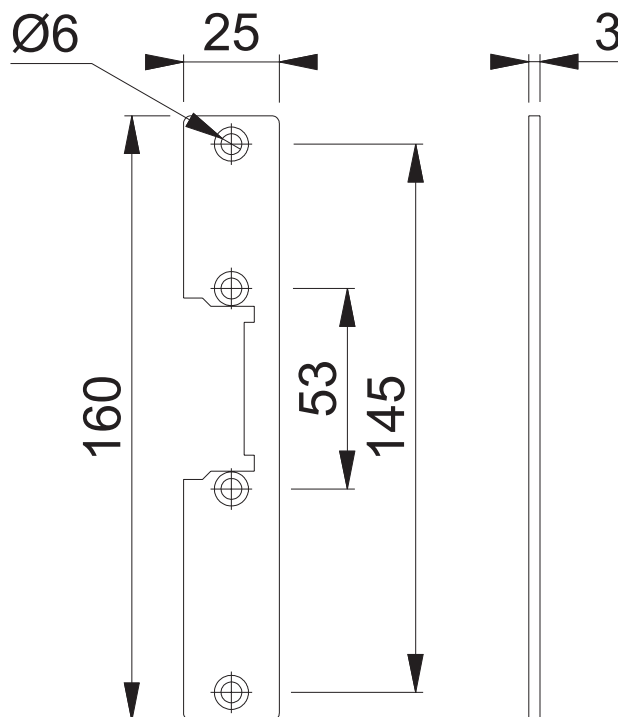

Mortice / Rim Mounted Electric Strike Fail Unlocked

These documents are property of HOPPE (UK) LTD, Wolverhampton and are protected by both copyright and fair trade law. Any reproduction, reprint, copying, passing on to third parties and whichever use of these documents or parts thereof is prohibited, except with prior written consent of HOPPE.

Copyright © HOPPE AG

Scale 1:2	Name N.A.Taylor	Date 08.06.17	Drawing No. / Source c6062020G002	L400
--------------	--------------------	------------------	--------------------------------------	------

Article-Titleblock CAD-database
AR/E-GAERI