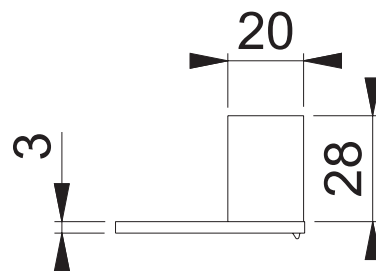

Mortice / Rim Mounted Electric Strike Fail Unlocked

These documents are property of HOPPE (UK) LTD, Wolverhampton and are protected by both copyright and fair trade law. Any reproduction, reprint, copying, passing on to third parties and whichever use of these documents or parts thereof is prohibited, except with prior written consent of HOPPE.

Copyright © HOPPE AG

Scale 1:2	Name N.A.Taylor	Date 08.06.17	Drawing No. / Source c6062020G002	L400
--------------	--------------------	------------------	--------------------------------------	------

Article-Titleblock CAD-database
AR/E-GAERI