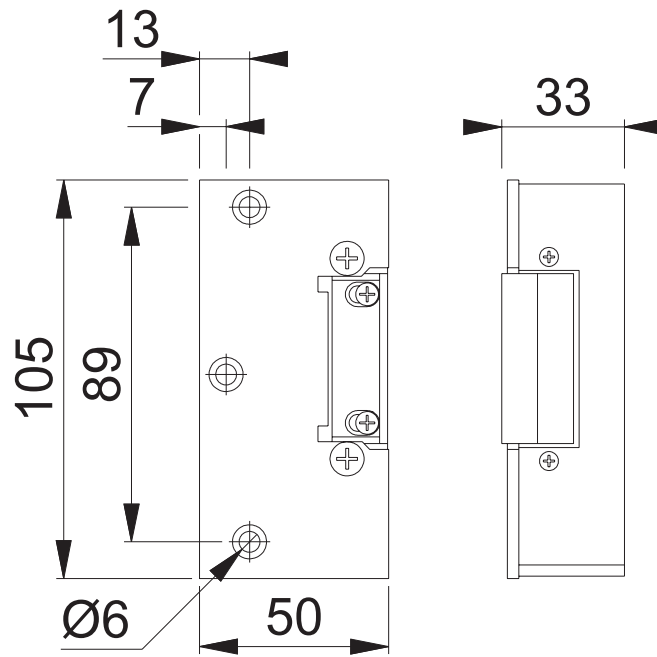

Mortice / Rim Mounted Electric Strike Fail Unlocked

These documents are property of HOPPE (UK) LTD, Wolverhampton and are protected by both copyright and fair trade law. Any reproduction, reprint, copying, passing on to third parties and whichever use of these documents or parts thereof is prohibited, except with prior written consent of HOPPE.

Copyright © HOPPE AG

Scale 1:2	Name N.A.Taylor	Date 08.06.17	Drawing No. / Source c6062020G002	L400
--------------	--------------------	------------------	--------------------------------------	------

Article-Titleblock CAD-database
AR/E-GAERI