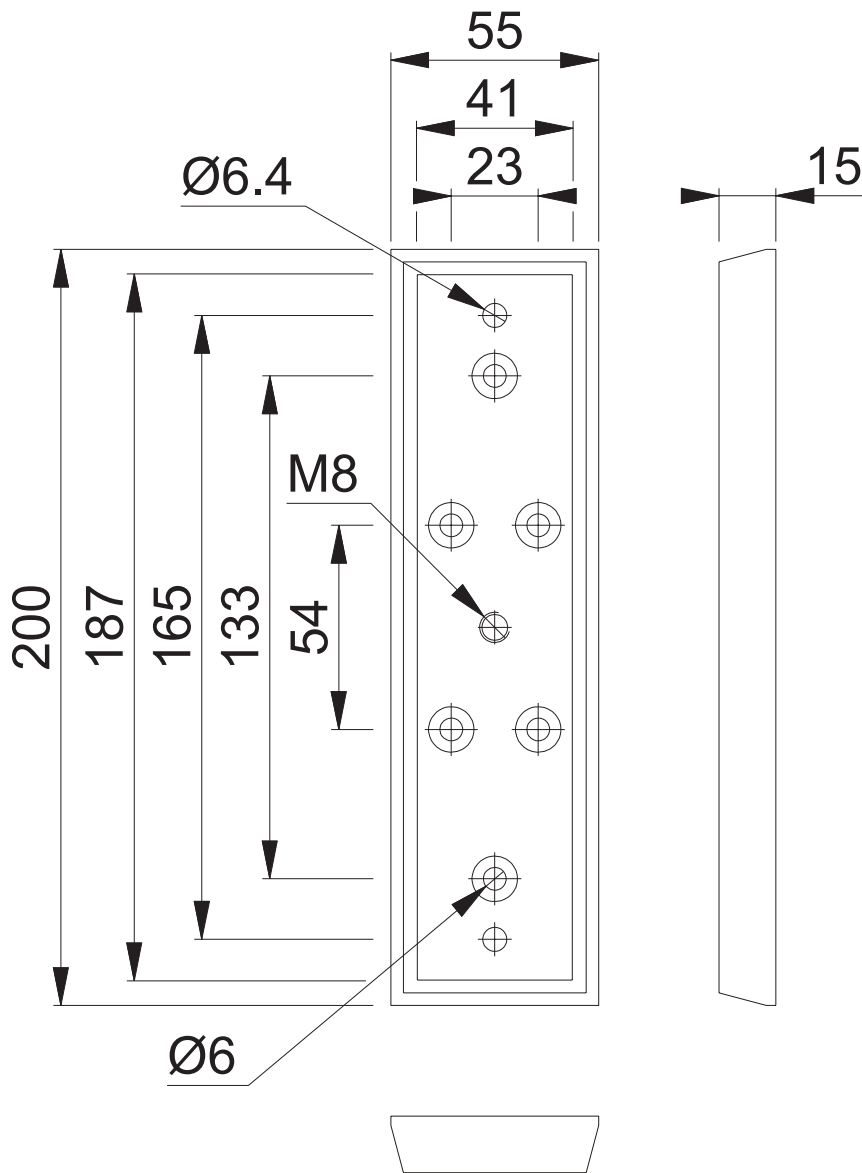

Surface Armature Housing

Worked on / Date (Advertisement)

S. Stecher, 17.08.2017

These documents are property of HOPPE (UK) LTD, Wolverhampton and are protected by both copyright and fair trade law. Any reproduction, reprint, copying, passing on to third parties and whichever use of these documents or parts thereof is prohibited, except with prior written consent of HOPPE.

Copyright © HOPPE AG

Scale	Name	Date	Drawing No. / Source
1:2	N.A. Taylor	31.05.17	c6062026g001 L400

Article-Titleblock CAD-database
AR/E-300AS

ARRONE[®]
The complete range.