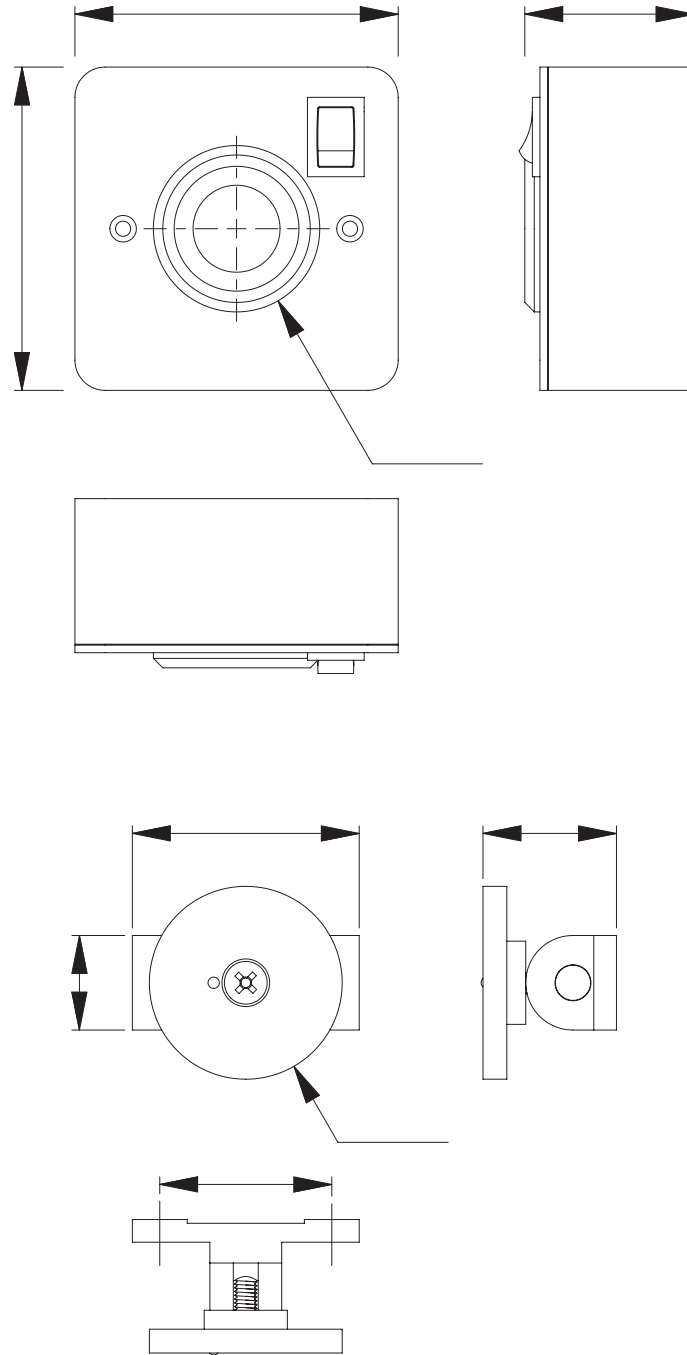

AR-E-0501F-1D (24V DC Hold Open Magnet)

Worked on / Date (Advertisement)

Copyright © HOPPE AG

These documents are property of HOPPE (UK) LTD, Wolverhampton and are protected by both copyright and fair trade law. Any reproduction, reprint, copying, passing on to third parties and whichever use of these documents or parts thereof is prohibited, except with prior written consent of HOPPE.

Scale 1:2	Name D.Savage	Date 09.02.18	Drawing No. / Source c6062081z000 L400
--------------	------------------	------------------	---

Article-Titleblock CAD-database
AR/E-0501F-1D

ARRONE[®]
The complete range.